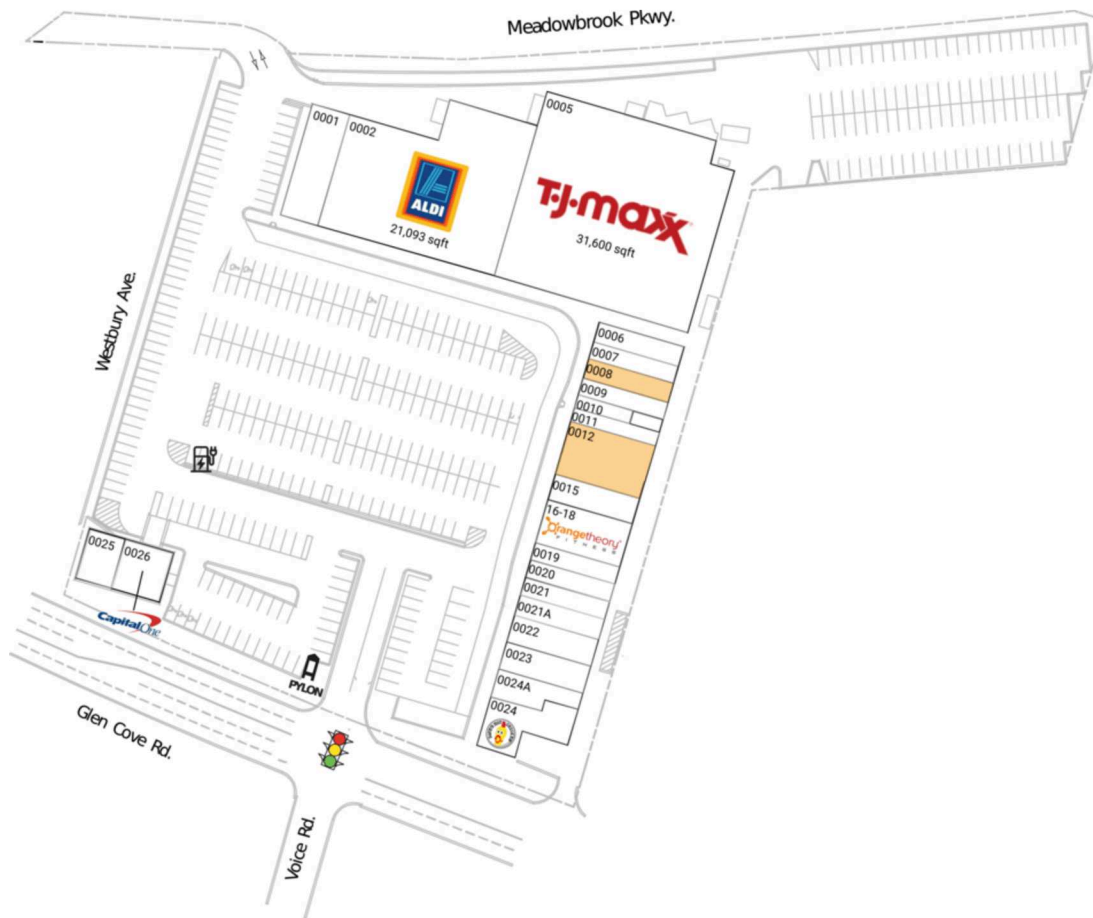

Parkway Plaza - Carle Place

New York-Newark-Jersey City, NY-NJ

40.7477, -73.6163
215 Glen Cove Road | Carle Place, NY 11514

Available Space

0008	1,200 SF
0012	3,980 SF

Current Retailers

0001	Icon Croft	2,800 SF
0002	ALDI	21,093 SF
0005	T.J. Maxx	31,600 SF
0006	Angelo's Pizza	1,120 SF
0007	Infinite Beauty	1,600 SF
0009	Sally Beauty Supply	1,600 SF
0010	Ultimate Cuts Barbershop	796 SF
0011	Mr. Chen's Restaurant	1,040 SF
0015	COBS Bread	2,000 SF
16-18	Orangetheory Fitness	3,600 SF
0019	J & J Bagel Deli	1,280 SF
0020	Promise Laundromat	1,120 SF
0021	MissLaser Hair Removal	1,390 SF
0021A	The UPS Store	1,410 SF
0022	Old Country Wine And Liquor	2,025 SF
0023	Tiger Sugar	1,950 SF
0024	Dave's Hot Chicken	2,673 SF
0024A	Quickway Japanese Hibachi	1,630 SF
0025	Smoothie King	1,500 SF
0026	Capital One	2,500 SF