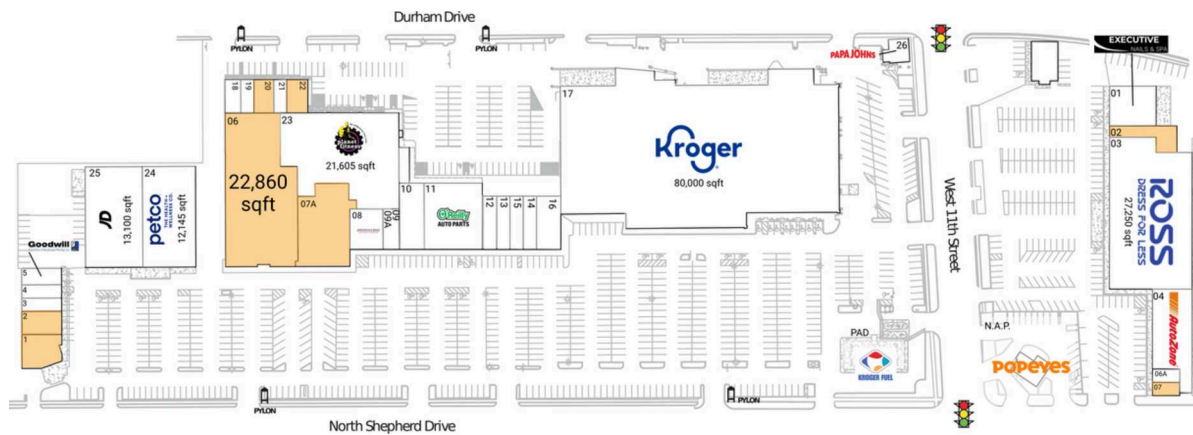

Merchants Park

Houston-Pasadena-The Woodlands, TX

29.7913, -95.41
1303-1421 West 11th Street | Houston, TX 77008

Available Space

| | |
|-----|-----------|
| 1 | 2,850 SF |
| 02 | 2,300 SF |
| 2 | 2,100 SF |
| 06 | 22,860 SF |
| 07 | 800 SF |
| 07A | 8,325 SF |
| 20 | 1,500 SF |
| 22 | 1,445 SF |

Current Retailers

| | | |
|--------|--------------------------------------|-----------|
| N.A.P. | Popeyes | 0 SF |
| PAD | Kroger Fuel Center | 1 SF |
| 01 | Executive Nails And Spa | 4,200 SF |
| 03 | Ross Dress For Less | 27,250 SF |
| 3 | Superior Cuts By Connie | 1,200 SF |
| 04 | AutoZone | 8,000 SF |
| 4 | Shepherd Dental | 1,200 SF |
| 5 | Goodwill | 1,500 SF |
| 06A | Post & Mail 4 U | 798 SF |
| 08 | America's Best Contacts & Eyeglasses | 3,125 SF |
| 09 | Supercuts | 1,500 SF |
| 09A | TitleMax | 2,400 SF |
| 10 | Pho Ben | 3,789 SF |
| 11 | O'Reilly Auto Parts | 8,855 SF |
| 12 | Brown Bag Deli | 1,600 SF |
| 13 | Purelux Nail Spa | 1,600 SF |
| 14 | Gong Cha | 1,600 SF |
| 15 | Fastrict Dumplings | 1,600 SF |
| 16 | Castle Dental | 3,000 SF |
| 17 | Kroger | 80,000 SF |
| 18 | Runny's Food Store | 1,179 SF |
| 19 | Liberty Tax Service | 1,000 SF |
| 21 | Amy's Tailor | 975 SF |
| 23 | Planet Fitness | 21,605 SF |
| 24 | Petco | 12,145 SF |
| 25 | JD Sports | 13,100 SF |
| 26 | Papa John's | 1,050 SF |