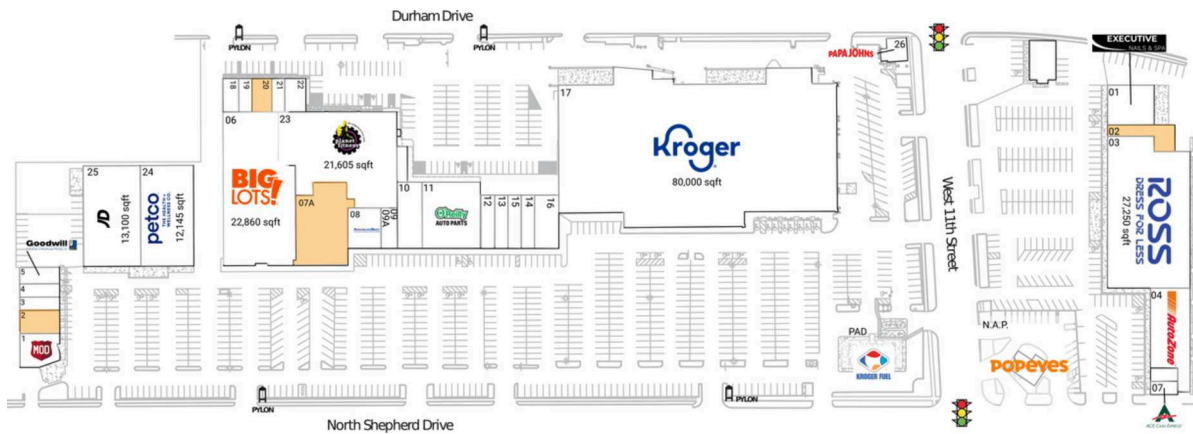

Merchants Park

Houston-The Woodlands-Sugar Land, TX

29.7913, -95.41

1303-1421 West 11th Street | Houston, TX 77008

Available Space

02	2,300 SF
2	2,100 SF
07A	8,325 SF
20	1,500 SF
21	975 SF
22	1,445 SF

Current Retailers

N.A.P.	Popeyes	0 SF
PAD	Kroger Fuel Center	1 SF
01	Executive Nails And Spa	4,200 SF
1	MOD Pizza	2,850 SF
03	Ross Dress For Less	27,250 SF
3	Superior Cuts By Connie	1,200 SF
04	AutoZone	8,000 SF
4	Shepherd Dental	1,200 SF
5	Goodwill	1,500 SF
06	Big Lots	22,860 SF
06	Post & Mail 4 U	798 SF
07	Ace Cash Express	800 SF
08	America's Best Contacts & Eyeglasses	3,125 SF
09	Supercuts	1,500 SF
09A	TitleMax	2,400 SF
10	Pho Ben	3,789 SF
11	O'Reilly Auto Parts	8,855 SF
12	Brown Bag Deli	1,600 SF
13	Purelux Nail Spa	1,600 SF
14	Gong Cha	1,600 SF
15	Fastrict Dumplings	1,600 SF
16	Castle Dental	3,000 SF
17	Kroger	80,000 SF
18	Runny's Food Store	1,179 SF
19	Liberty Tax Service	1,000 SF
23	Planet Fitness	21,605 SF
24	Petco	12,145 SF
25	JD Sports	13,100 SF
26	Papa John's	1,050 SF