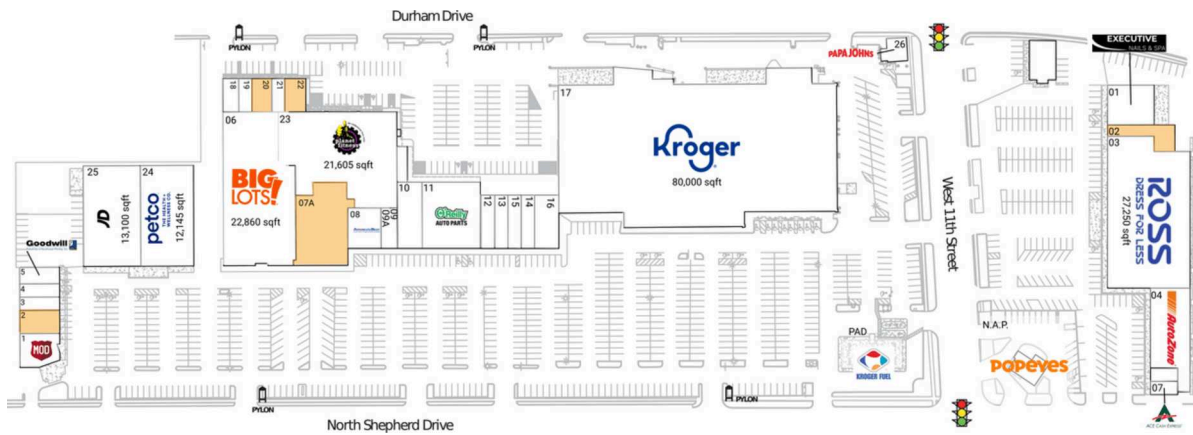

Merchants Park

Houston-The Woodlands-Sugar Land, TX

29.7913, -95.41

1303-1421 West 11th Street | Houston, TX 77008

Available Space

02	2,300 SF
2	2,100 SF
07A	8,325 SF
20	1,500 SF
22	1,445 SF

Current Retailers

N.A.P.	Popeyes	0 SF
PAD	Kroger Fuel Center	1 SF
01	Executive Nails And Spa	4,200 SF
1	MOD Pizza	2,850 SF
03	Ross Dress For Less	27,250 SF
3	Superior Cuts By Connie	1,200 SF
04	AutoZone	8,000 SF
4	Shepherd Dental	1,200 SF
5	Goodwill	1,500 SF
06	Big Lots	22,860 SF
06	Post & Mail 4 U	798 SF
07	Ace Cash Express	800 SF
08	America's Best Contacts & Eyeglasses	3,125 SF
09	Supercuts	1,500 SF
09A	TitleMax	2,400 SF
10	Pho Ben	3,789 SF
11	O'Reilly Auto Parts	8,855 SF
12	Brown Bag Deli	1,600 SF
13	Purelux Nail Spa	1,600 SF
14	Gong Cha	1,600 SF
15	Fastrict Dumplings	1,600 SF
16	Castle Dental	3,000 SF
17	Kroger	80,000 SF
18	Runny's Food Store	1,179 SF
19	Liberty Tax Service	1,000 SF
21	Amy's Tailor	975 SF
23	Planet Fitness	21,605 SF
24	Petco	12,145 SF
25	JD Sports	13,100 SF
26	Papa John's	1,050 SF