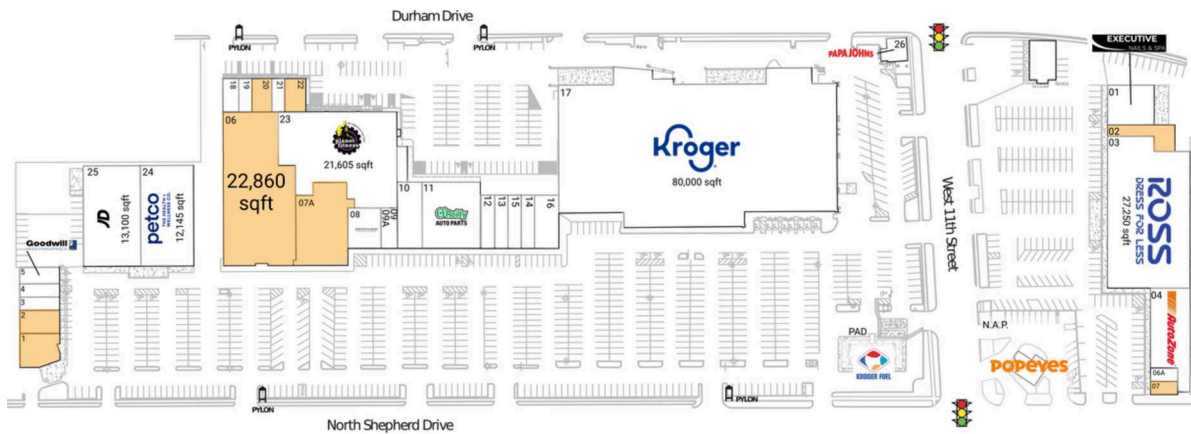

Merchants Park

Houston-Pasadena-The Woodlands, TX

29.7913, -95.41
1303-1421 West 11th Street | Houston, TX 77008

Available Space

1	2,850 SF
02	2,300 SF
2	2,100 SF
06	22,860 SF
07	800 SF
07A	8,325 SF
20	1,500 SF
22	1,445 SF

Current Retailers

N.A.P.	Popeyes	0 SF
PAD	Kroger Fuel Center	1 SF
01	Executive Nails And Spa	4,200 SF
03	Ross Dress For Less	27,250 SF
3	Superior Cuts By Connie	1,200 SF
04	AutoZone	8,000 SF
4	Shepherd Dental	1,200 SF
5	Goodwill	1,500 SF
06A	Post & Mail 4 U	798 SF
08	America's Best Contacts & Eyeglasses	3,125 SF
09	Supercuts	1,500 SF
09A	TitleMax	2,400 SF
10	Pho Ben	3,789 SF
11	O'Reilly Auto Parts	8,855 SF
12	Brown Bag Deli	1,600 SF
13	Purelux Nail Spa	1,600 SF
14	Gong Cha	1,600 SF
15	Fastrict Dumplings	1,600 SF
16	Castle Dental	3,000 SF
17	Kroger	80,000 SF
18	Runny's Food Store	1,179 SF
19	Liberty Tax Service	1,000 SF
21	Amy's Tailor	975 SF
23	Planet Fitness	21,605 SF
24	Petco	12,145 SF
25	JD Sports	13,100 SF
26	Papa John's	1,050 SF