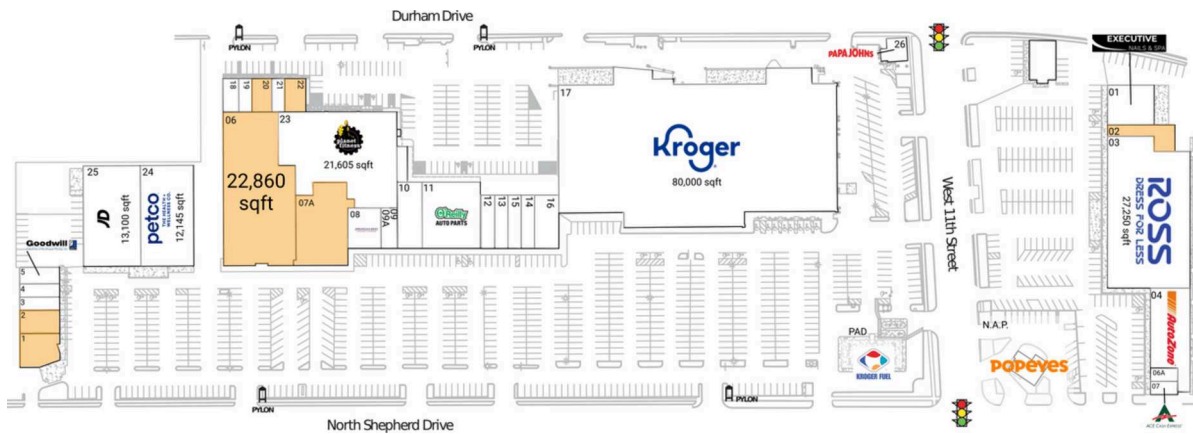

# Merchants Park

Houston-Pasadena-The Woodlands, TX

29.7913, -95.41  
1303-1421 West 11th Street | Houston, TX 77008

## Available Space

1	2,850 SF
02	2,300 SF
2	2,100 SF
06	22,860 SF
07A	8,325 SF
20	1,500 SF
22	1,445 SF

## Current Retailers

N.A.P.	Popeyes	0 SF
PAD	Kroger Fuel Center	1 SF
01	Executive Nails And Spa	4,200 SF
03	Ross Dress For Less	27,250 SF
3	Superior Cuts By Connie	1,200 SF
04	AutoZone	8,000 SF
4	Shepherd Dental	1,200 SF
5	Goodwill	1,500 SF
06A	Post & Mail 4 U	798 SF
07	Ace Cash Express	800 SF
08	America's Best Contacts & Eyeglasses	3,125 SF
09	Supercuts	1,500 SF
09A	TitleMax	2,400 SF
10	Pho Ben	3,789 SF
11	O'Reilly Auto Parts	8,855 SF
12	Brown Bag Deli	1,600 SF
13	Purelux Nail Spa	1,600 SF
14	Gong Cha	1,600 SF
15	Fastrict Dumplings	1,600 SF
16	Castle Dental	3,000 SF
17	Kroger	80,000 SF
18	Runny's Food Store	1,179 SF
19	Liberty Tax Service	1,000 SF
21	Amy's Tailor	975 SF
23	Planet Fitness	21,605 SF
24	Petco	12,145 SF
25	JD Sports	13,100 SF
26	Papa John's	1,050 SF