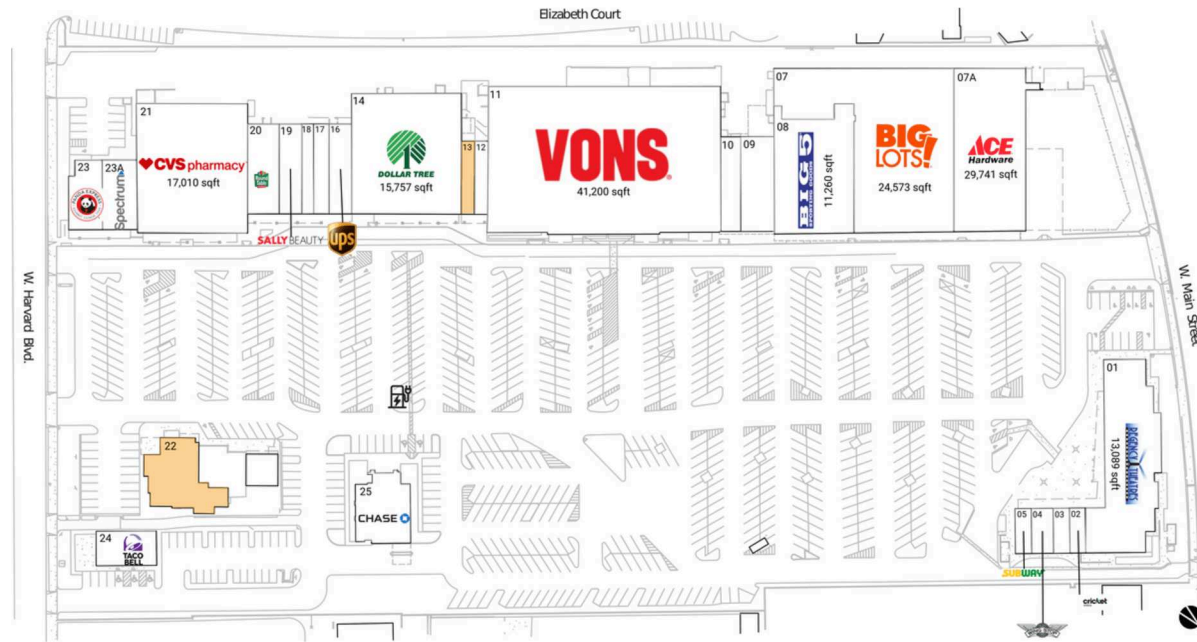

Santa Paula Center

Oxnard-Thousand Oaks-Ventura, CA

34.3448, -119.081

550 - 660 West Main Street | Santa Paula, CA 93060

Available Space

13	1,120 SF
22	4,595 SF

Current Retailers

01	Regency Theaters	13,089 SF
02	Cricket	865 SF
03	Professional	900 SF
04	Wingstop	1,200 SF
05	Subway	900 SF
07	Big Lots	24,573 SF
07A	Heritage Hardware	29,741 SF
08	Big 5 Sporting Goods	11,260 SF
09	Primary Medical	3,315 SF
10	Laird's Butcher Shop	1,700 SF
11	Vons	41,200 SF
12	Santa Paula Cleaners	1,200 SF
14	Dollar Tree	15,757 SF
16	The UPS Store	2,500 SF
17	Dee Thai Cuisine	1,700 SF
18	Amazing Cuts	1,300 SF
19	Sally Beauty Supply	2,500 SF
20	Round Table Pizza	3,500 SF
21	CVS/Pharmacy	17,010 SF
23	Panda Express	2,000 SF
23A	Spectrum	2,950 SF
24	Taco Bell	2,400 SF
25	Chase	4,200 SF