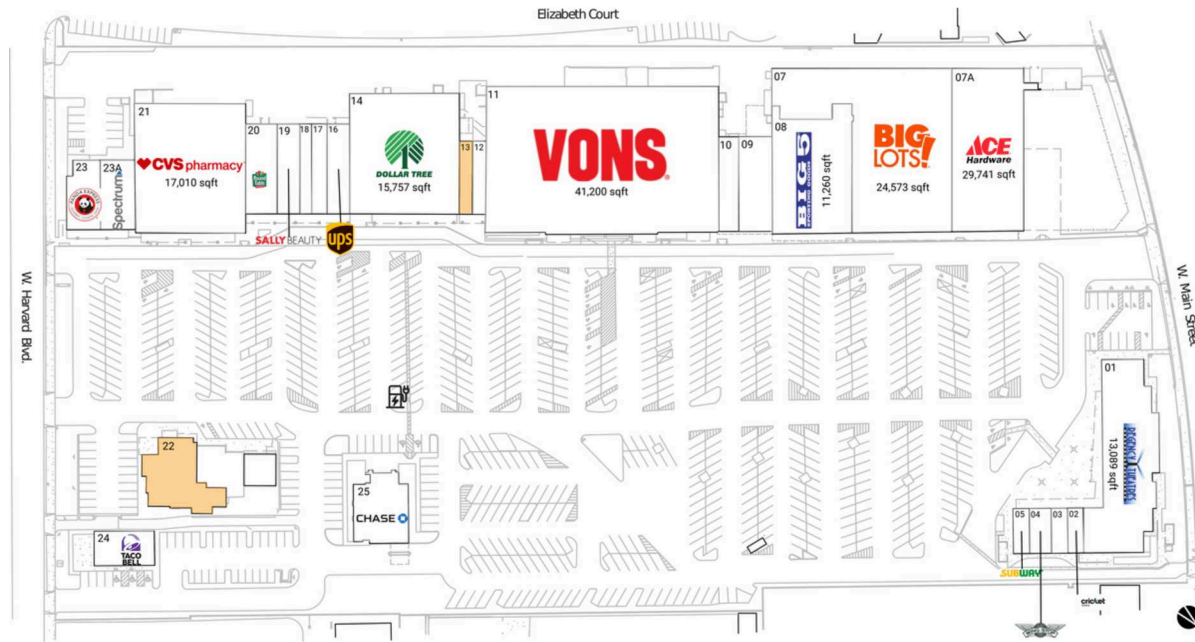

# Santa Paula Center

Oxnard-Thousand Oaks-Ventura, CA

34.3448, -119.081

550 - 660 West Main Street | Santa Paula, CA 93060

## Available Space

13	1,120 SF
22	4,595 SF

## Current Retailers

01	Regency Theaters	13,089 SF
02	Cricket	865 SF
03	Professional	900 SF
04	Wingstop	1,200 SF
05	Subway	900 SF
07	Big Lots	24,573 SF
07A	Heritage Hardware	29,741 SF
08	Big 5 Sporting Goods	11,260 SF
09	Primary Medical	3,315 SF
10	Laird's Butcher Shop	1,700 SF
11	Vons	41,200 SF
12	Santa Paula Cleaners	1,200 SF
14	Dollar Tree	15,757 SF
16	The UPS Store	2,500 SF
17	Dee Thai Cuisine	1,700 SF
18	Amazing Cuts	1,300 SF
19	Sally Beauty Supply	2,500 SF
20	Round Table Pizza	3,500 SF
21	CVS/Pharmacy	17,010 SF
23	Panda Express	2,000 SF
23A	Spectrum	2,950 SF
24	Taco Bell	2,400 SF
25	Chase	4,200 SF