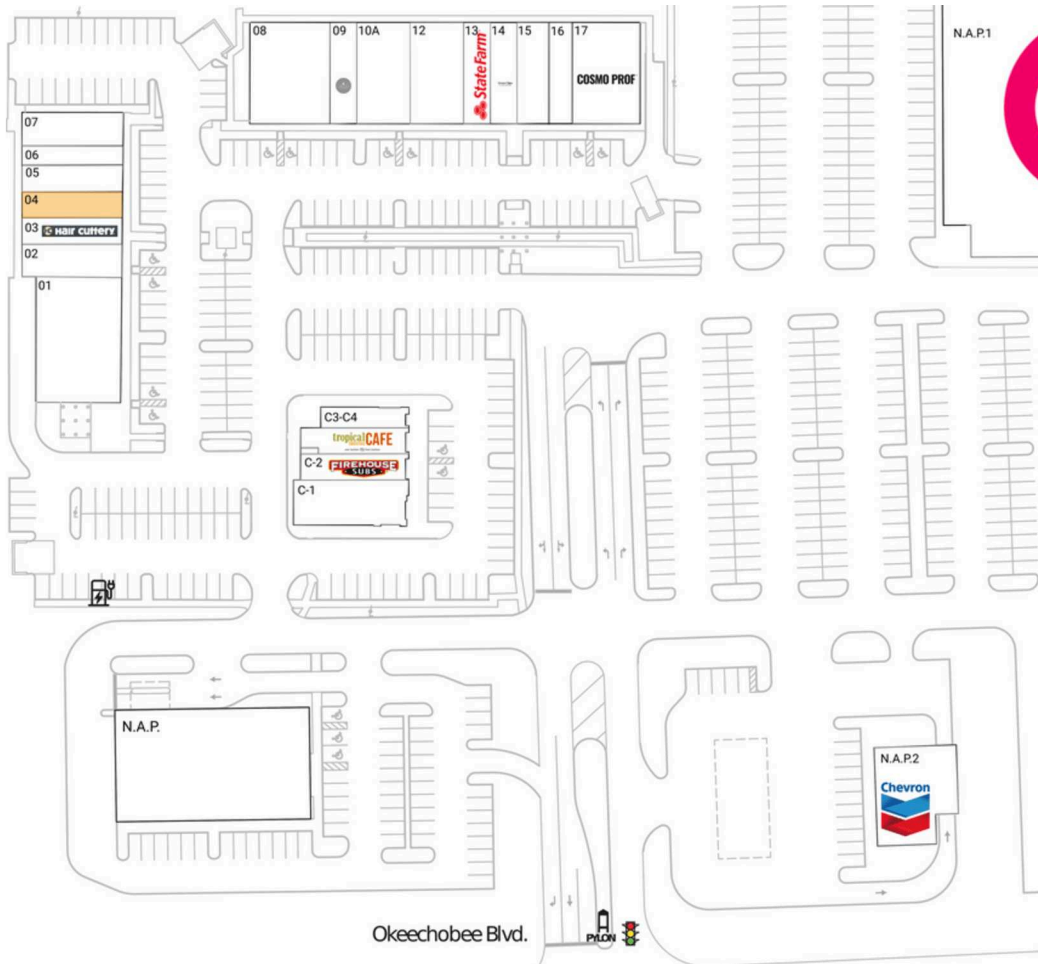

Cobblestone Village

Miami-Fort Lauderdale-West Palm Beach, FL

26.7108, -80.2028

10287 Okeechobee Blvd | Royal Palm Beach, FL 33411

Available Space

04 1,400 SF

Current Retailers

C-1	Madison Green Dental	2,500 SF
C-2	Firehouse Subs	1,417 SF
C3-C4	Tropical Smoothie Cafe	2,280 SF
N.A.P.1	Target	0 SF
N.A.P.2	Chevron	0 SF
01	Level X Fitness	5,400 SF
02	City Nail Salon	1,260 SF
03	Hair Cutters	1,400 SF
05	Level X Fitness	1,400 SF
06	Healthcare Navigation Systems	1,007 SF
07	Behavioral Management Services	1,750 SF
08	Koizi Endless Hibachi & Sushi	4,200 SF
09	Bridal Couture Of The Palm Beaches	1,400 SF
10A	Cobblestone Chiropractic & Wellness	2,800 SF
12	Park's Taekwondo	2,800 SF
13	State Farm	1,400 SF
14	Great Clips	1,400 SF
15	Smoke Shack BBQ	1,500 SF
16	Small Cakes Of Royal Palm Beach	1,405 SF
17	CosmoProf	2,695 SF

5243