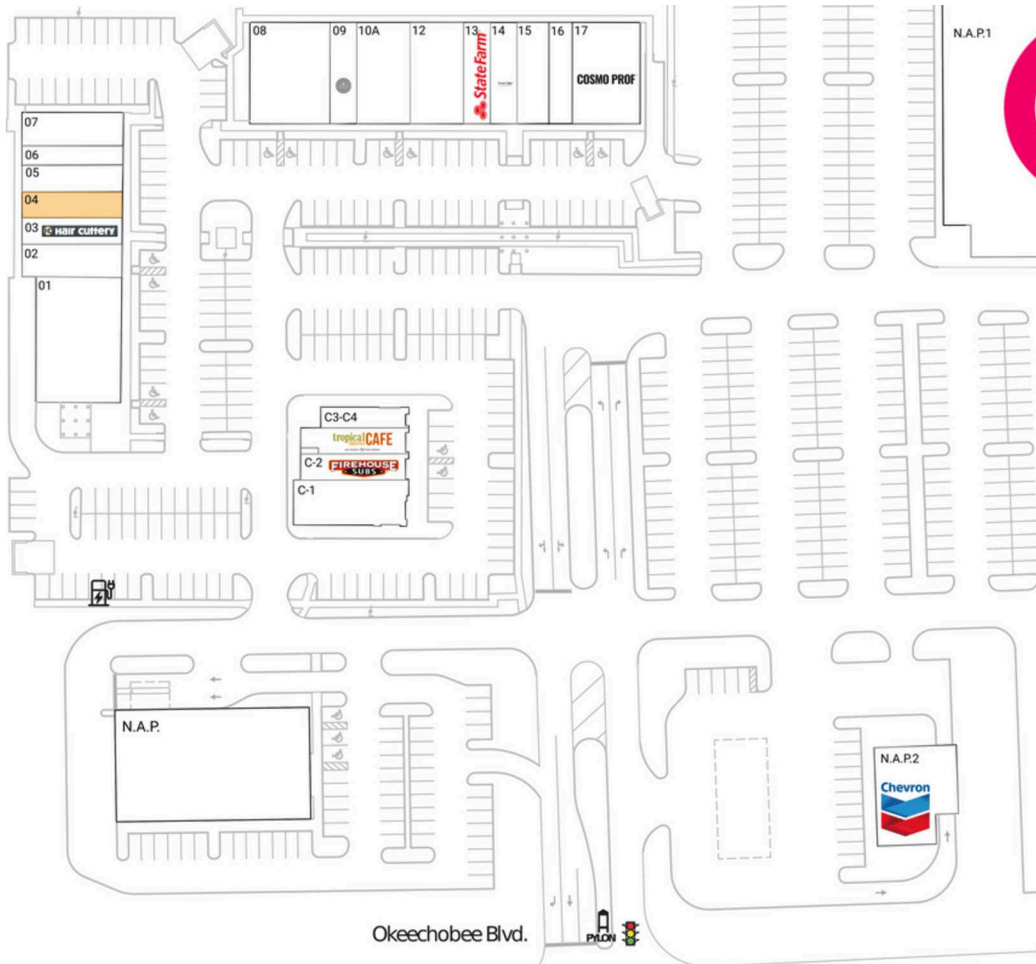

# Cobblestone Village

Miami-Fort Lauderdale-West Palm Beach, FL

26.7108, -80.2028

10287 Okeechobee Blvd | Royal Palm Beach, FL 33411

5243

## Available Space

04 1,400 SF

## Current Retailers

C-1	Madison Green Dental	2,500 SF
C-2	Firehouse Subs	1,417 SF
C3-C4	Tropical Smoothie Cafe	2,280 SF
N.A.P.1	Target	0 SF
N.A.P.2	Chevron	0 SF
01	Level X Fitness	5,400 SF
02	City Nail Salon	1,260 SF
03	Hair Cuttery	1,400 SF
05	Level X Fitness	1,400 SF
06	Healthcare Navigation Systems	1,007 SF
07	Behavioral Management Services	1,750 SF
08	Koizi Endless Hibachi & Sushi	4,200 SF
09	Bridal Couture Of The Palm Beaches	1,400 SF
10A	Cobblestone Chiropractic & Wellness	2,800 SF
12	Park's Taekwondo	2,800 SF
13	State Farm	1,400 SF
14	Great Clips	1,400 SF
15	Smoke Shack BBQ	1,500 SF
16	Small Cakes Of Royal Palm Beach	1,405 SF
17	CosmoProf	2,695 SF