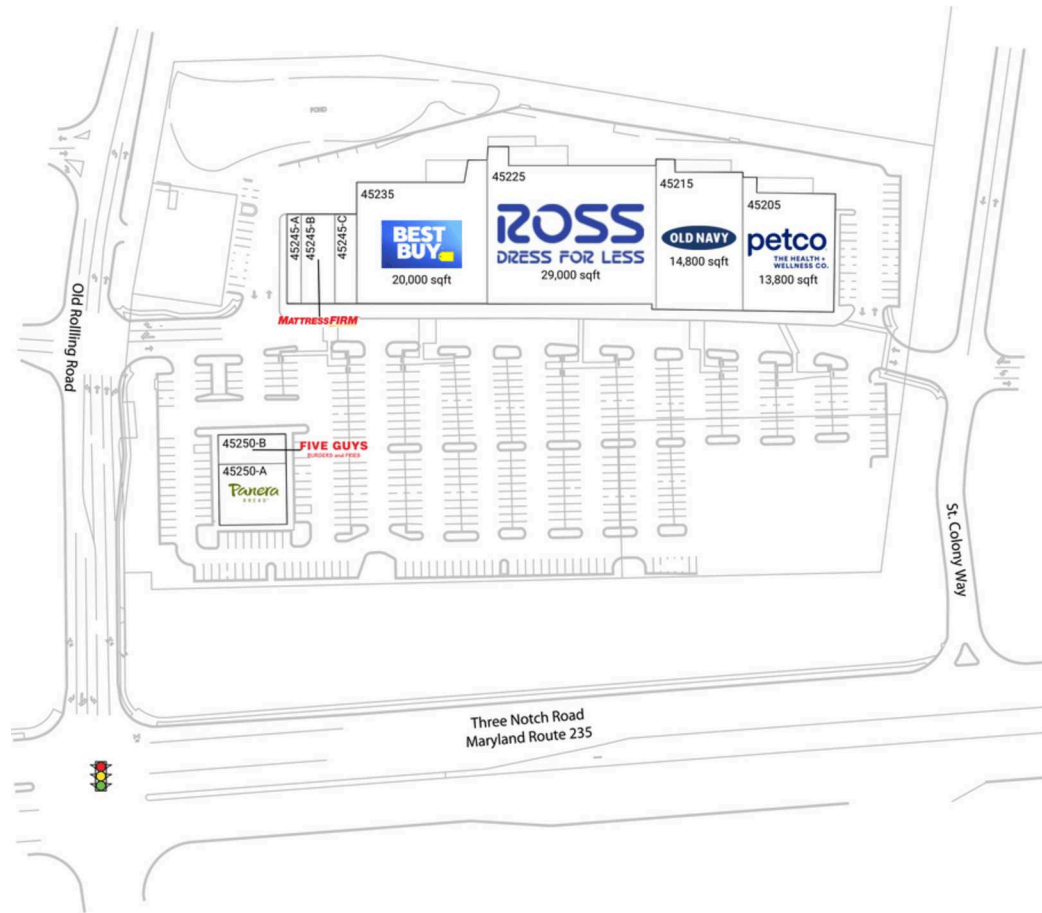

South Plaza Shopping Center

California-Lexington Park, MD

38.297, -76.5102

45205-45250 Worth Avenue | California, MD 20619

Current Retailers

45205	Petco	13,800 SF
45215	Old Navy	14,800 SF
45225	Ross Dress For Less	29,000 SF
45235	Best Buy	20,000 SF
45245-A	Galaxy Nails & Spa Lounge	2,024 SF
45245-B	Mattress Firm	3,911 SF
45245-C	GameStop	1,500 SF
45250-A	Panera Bread	5,000 SF
45250-B	Five Guys	2,300 SF