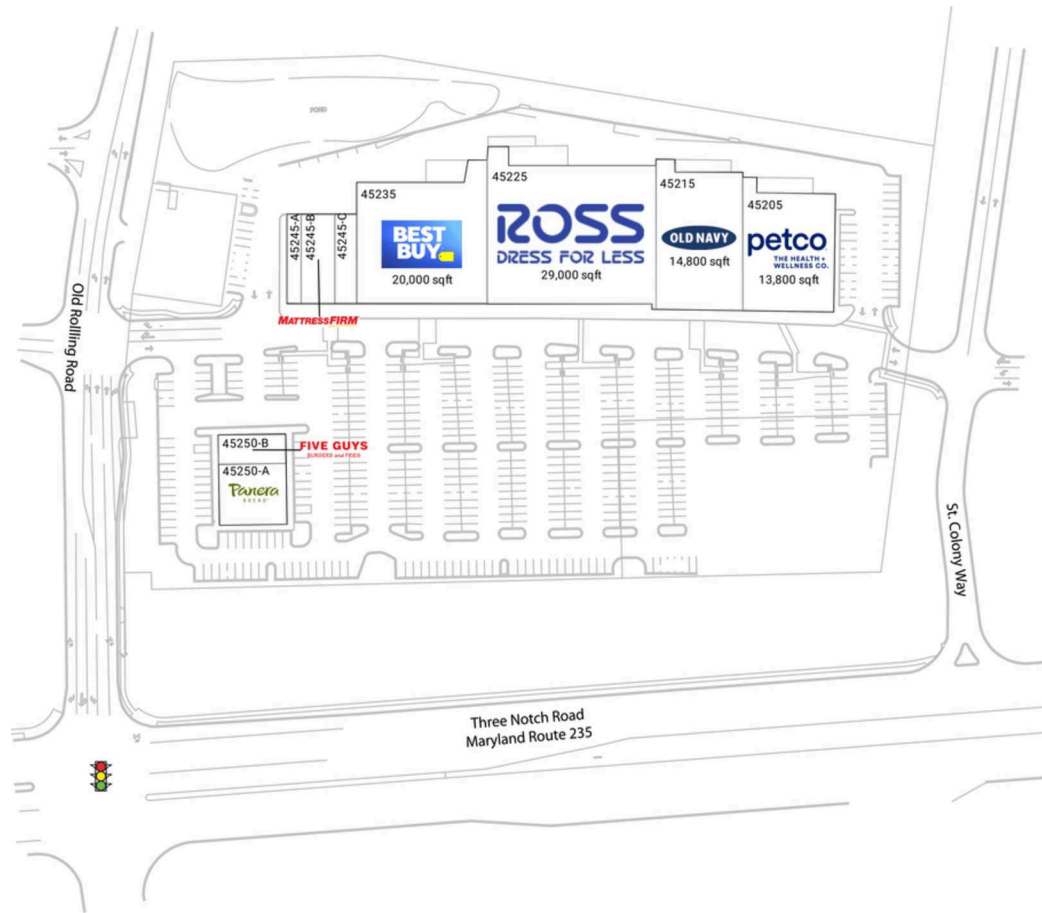

# South Plaza Shopping Center

California-Lexington Park, MD

38.297, -76.5102

45205-45250 Worth Avenue | California, MD 20619

## Current Retailers

45205	Petco	13,800 SF
45215	Old Navy	14,800 SF
45225	Ross Dress For Less	29,000 SF
45235	Best Buy	20,000 SF
45245-A	Galaxy Nails & Spa Lounge	2,024 SF
45245-B	Mattress Firm	3,911 SF
45245-C	GameStop	1,500 SF
45250-A	Panera Bread	5,000 SF
45250-B	Five Guys	2,300 SF