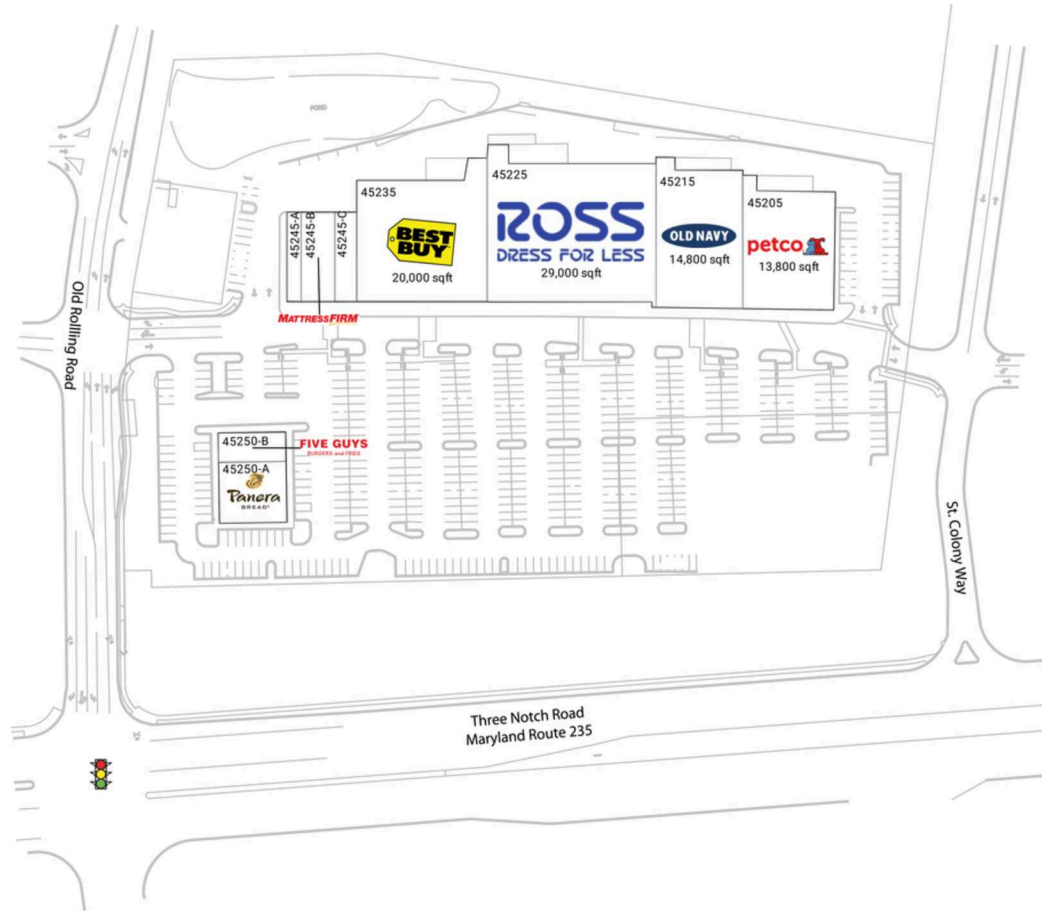

South Plaza Shopping Center

California-Lexington Park, MD

38.297, -76.5102

45205-45250 Worth Avenue | California, MD 20619

Current Retailers

45205	Petco	13,800 SF
45215	Old Navy	14,800 SF
45225	Ross Dress For Less	29,000 SF
45235	Best Buy	20,000 SF
45245-A	Galaxy Nails & Spa Lounge	2,024 SF
45245-B	Mattress Firm	3,911 SF
45245-C	GameStop	1,500 SF
45250-A	Panera Bread	5,000 SF
45250-B	Five Guys Burgers And Fries	2,300 SF