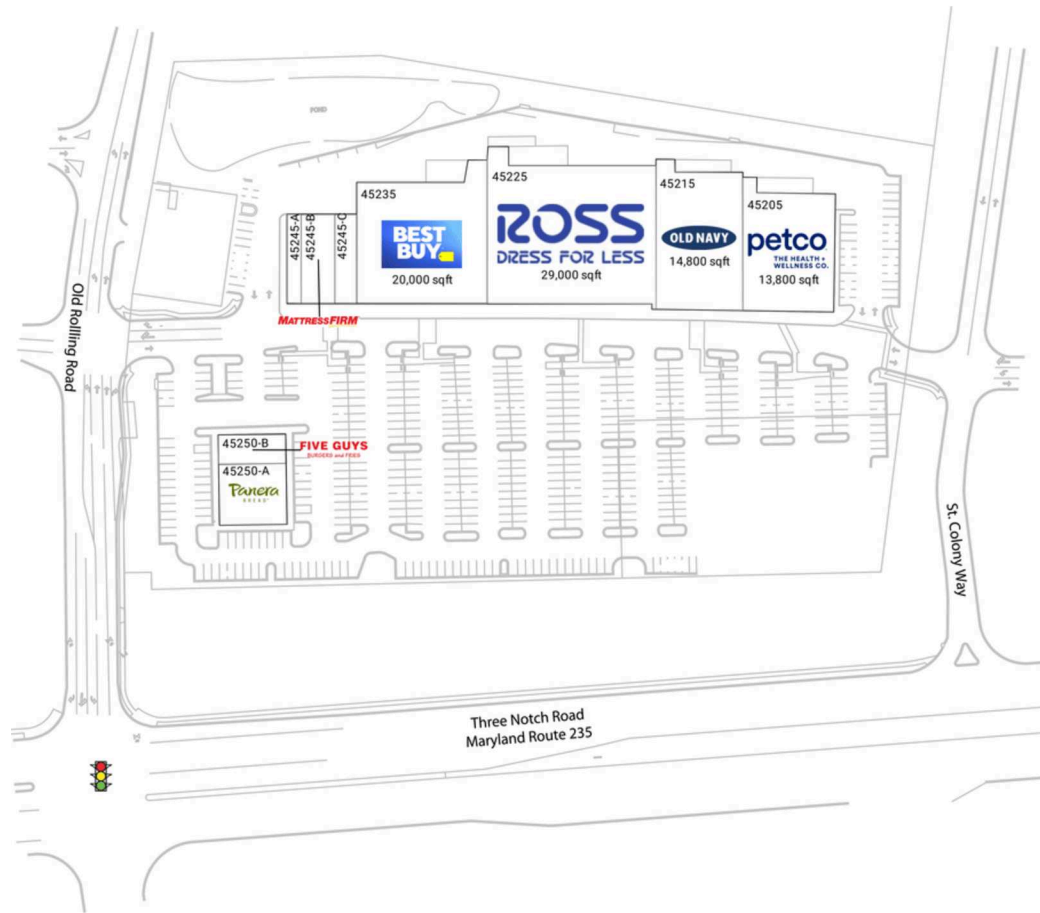

# South Plaza Shopping Center

California-Lexington Park, MD

38.297, -76.5102

45205-45250 Worth Avenue | California, MD 20619

## Current Retailers

45205	Petco	13,800 SF
45215	Old Navy	14,800 SF
45225	Ross Dress For Less	29,000 SF
45235	Best Buy	20,000 SF
45245-A	Galaxy Nails & Spa Lounge	2,024 SF
45245-B	Mattress Firm	3,911 SF
45245-C	GameStop	1,500 SF
45250-A	Panera Bread	5,000 SF
45250-B	Five Guys	2,300 SF