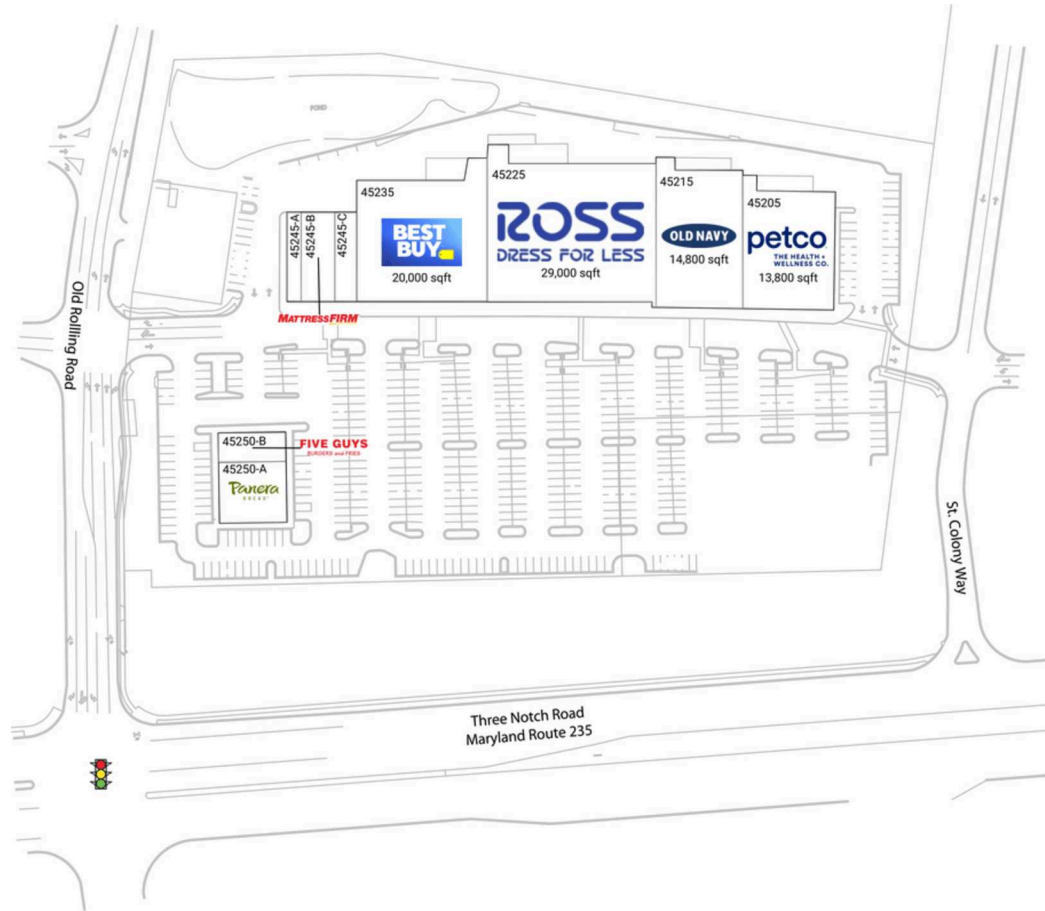

South Plaza Shopping Center

Lexington Park, MD

38.297, -76.5102
45205-45250 Worth Avenue | California, MD 20619

Current Retailers

45205	Petco	13,800 SF
45215	Old Navy	14,800 SF
45225	Ross Dress For Less	29,000 SF
45235	Best Buy	20,000 SF
45245-A	Galaxy Nails & Spa Lounge	2,024 SF
45245-B	Mattress Firm	3,911 SF
45245-C	GameStop	1,500 SF
45250-A	Panera Bread	5,000 SF
45250-B	Five Guys	2,300 SF