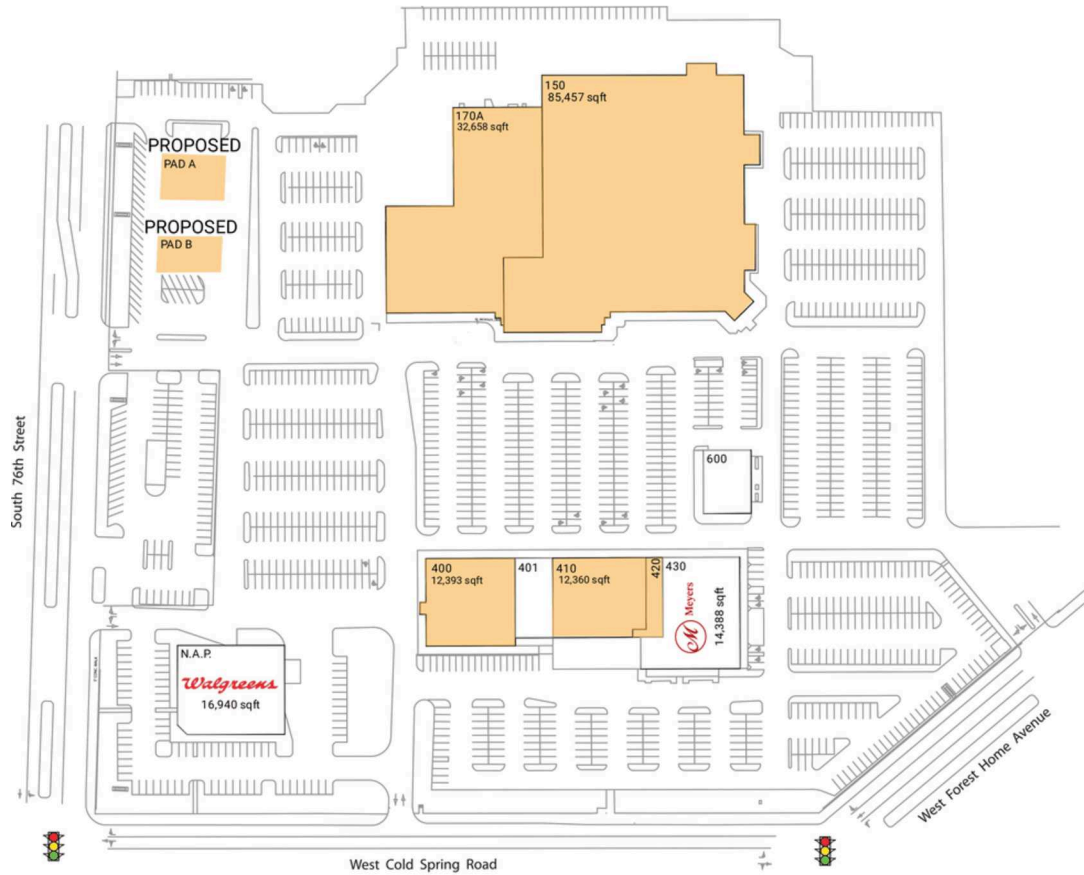

Spring Mall

Milwaukee-Waukesha, WI

42.9681, -88.0058

4200 S 76th Street | Greenfield, WI 53220-2855

Available Space

PAD A	0 SF
PAD B	0 SF
150	85,457 SF
170A	32,658 SF
190	3,626 SF
400	12,393 SF
410	12,360 SF
420	2,146 SF

Current Retailers

N.A.P.	Walgreens	16,940 SF
401	First Choice Catering	4,633 SF
430	Meyer's Restaurant	14,388 SF
600	Mechanical Building	4,800 SF

4176