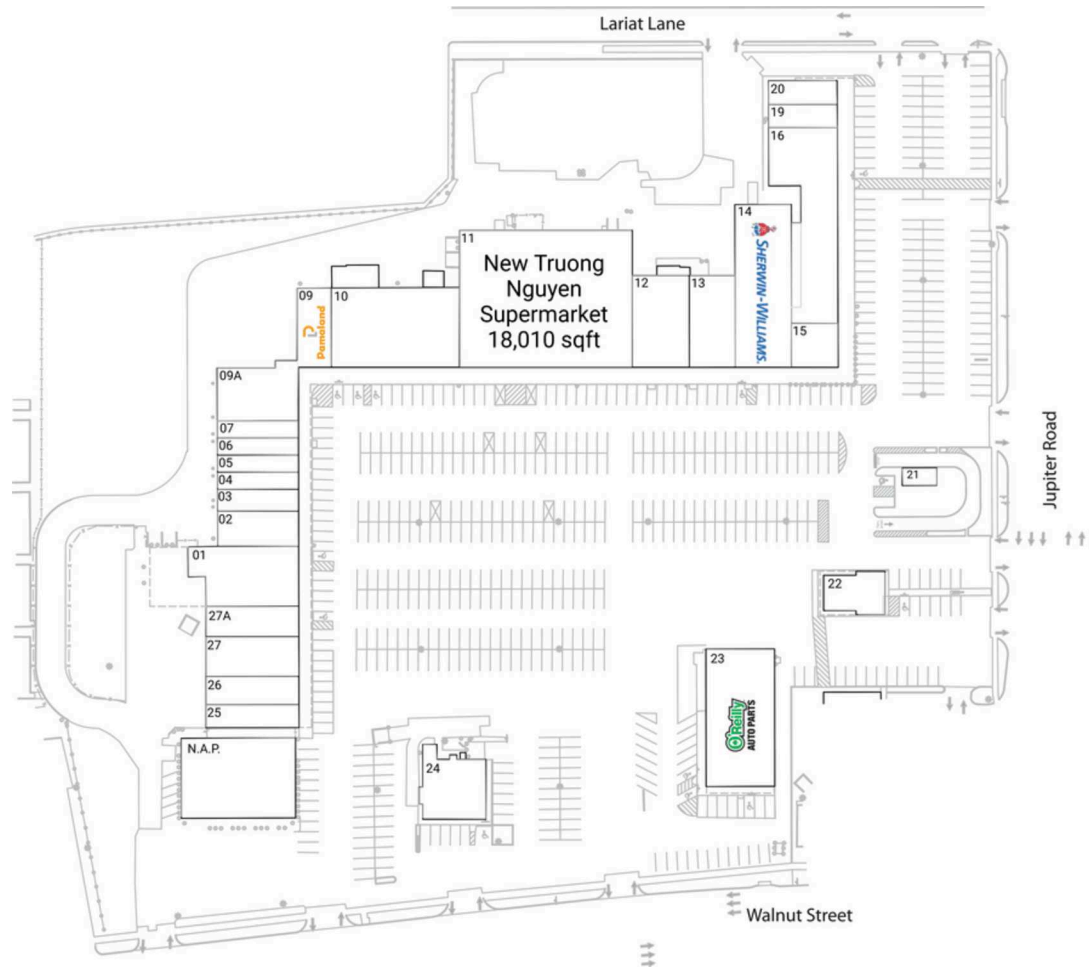

Village Plaza

Dallas-Fort Worth-Arlington, TX

32.9173, -96.6834

3515-3575 West Walnut | Garland, TX 75042

Current Retailers

N.A.P.	N.A.P.	0 SF
01	King Wash & Dry	4,000 SF
02	Pho Bang	2,150 SF
03	K Tax Service	1,350 SF
04	Fast Logon	1,050 SF
05	Jerry Alcon Law Office	1,050 SF
06	Aqua Fresh Water Store	1,050 SF
07	Annie's Hair Salon	1,050 SF
09	Pamaland	2,030 SF
09A	Banh Mi Cali	3,220 SF
10	Garden Restaurant	7,840 SF
11	New Truong Nguyen Supermarket	18,010 SF
12	Dong Que Restaurant	4,000 SF
13	Viet Tofu	3,200 SF
14	Sherwin-Williams	7,100 SF
15	Kim Ngoc Jewelry	1,597 SF
16	Pro Nail Supply	7,357 SF
19	Care Choice Pharmacy	1,200 SF
20	All In One Insurance	1,260 SF
21	Scooter's Coffee	450 SF
22	7 Leaves Cafe	1,820 SF
23	O'Reilly Auto Parts	7,200 SF
24	The Saucy Crab	2,800 SF
25	La Xanh Restaurant	1,660 SF
26	Texas Eye Clinic	2,000 SF
27	Foot Spa	2,810 SF
27A	Dong Hai Asian Fusion	2,190 SF