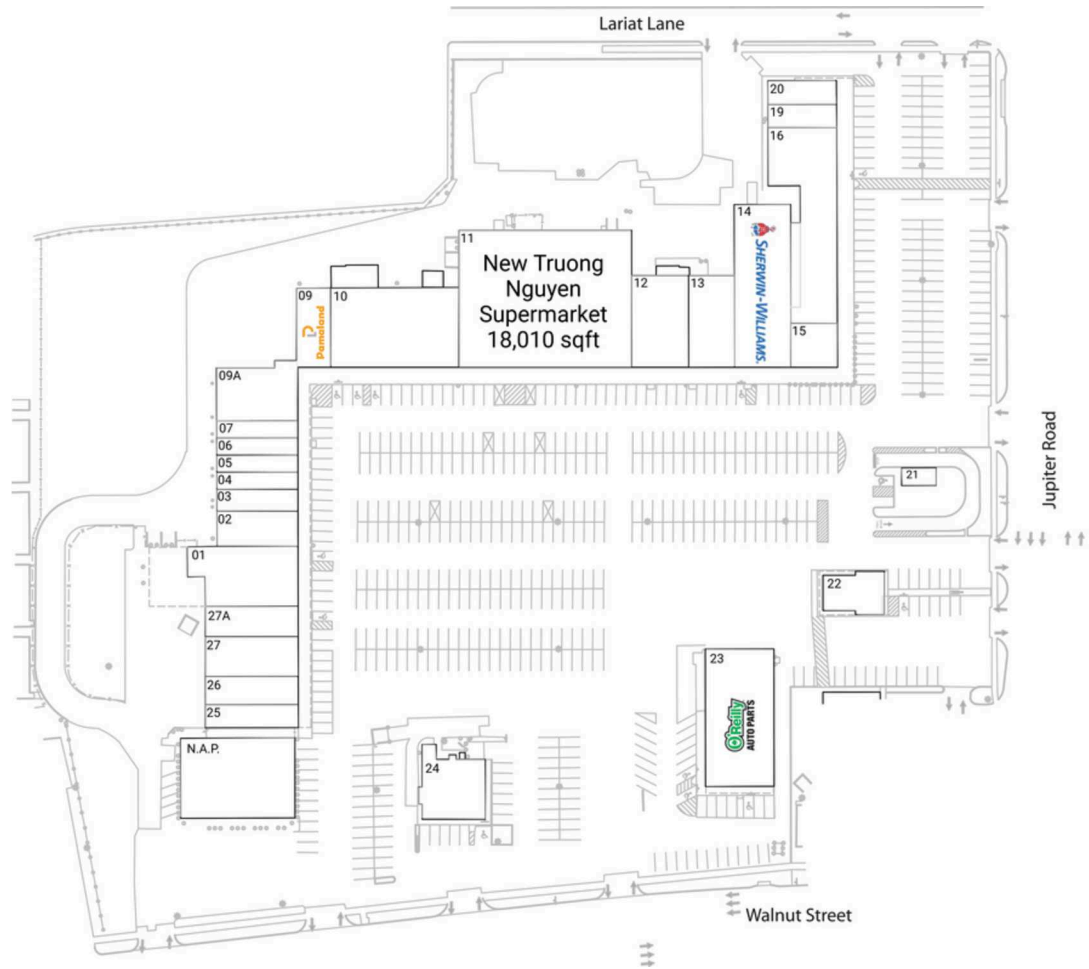

Village Plaza

Dallas-Fort Worth-Arlington, TX

32.9173, -96.6834

3515-3575 West Walnut | Garland, TX 75042

Current Retailers

N.A.P.	N.A.P.	0 SF
01	King Wash & Dry	4,000 SF
02	Pho Bang	2,150 SF
03	K Tax Service	1,350 SF
04	Fast Logon	1,050 SF
05	Jerry Alcon Law Office	1,050 SF
06	Aqua Fresh Water Store	1,050 SF
07	Annie's Hair Salon	1,050 SF
09	Pamaland	2,030 SF
09A	Banh Mi Cali	3,220 SF
10	Garden Restaurant	7,840 SF
11	New Truong Nguyen Supermarket	18,010 SF
12	Dong Que Restaurant	4,000 SF
13	Viet Tofu	3,200 SF
14	Sherwin-Williams	7,100 SF
15	Kim Ngoc Jewelry	1,597 SF
16	Pro Nail Supply	7,357 SF
19	Care Choice Pharmacy	1,200 SF
20	All In One Insurance	1,260 SF
21	Scooter's Coffee	450 SF
22	7 Leaves Cafe	1,820 SF
23	O'Reilly Auto Parts	7,200 SF
24	The Saucy Crab	2,800 SF
25	La Xanh Restaurant	1,660 SF
26	Texas Eye Clinic	2,000 SF
27	Foot Spa	2,810 SF
27A	Dong Hai Asian Fusion	2,190 SF