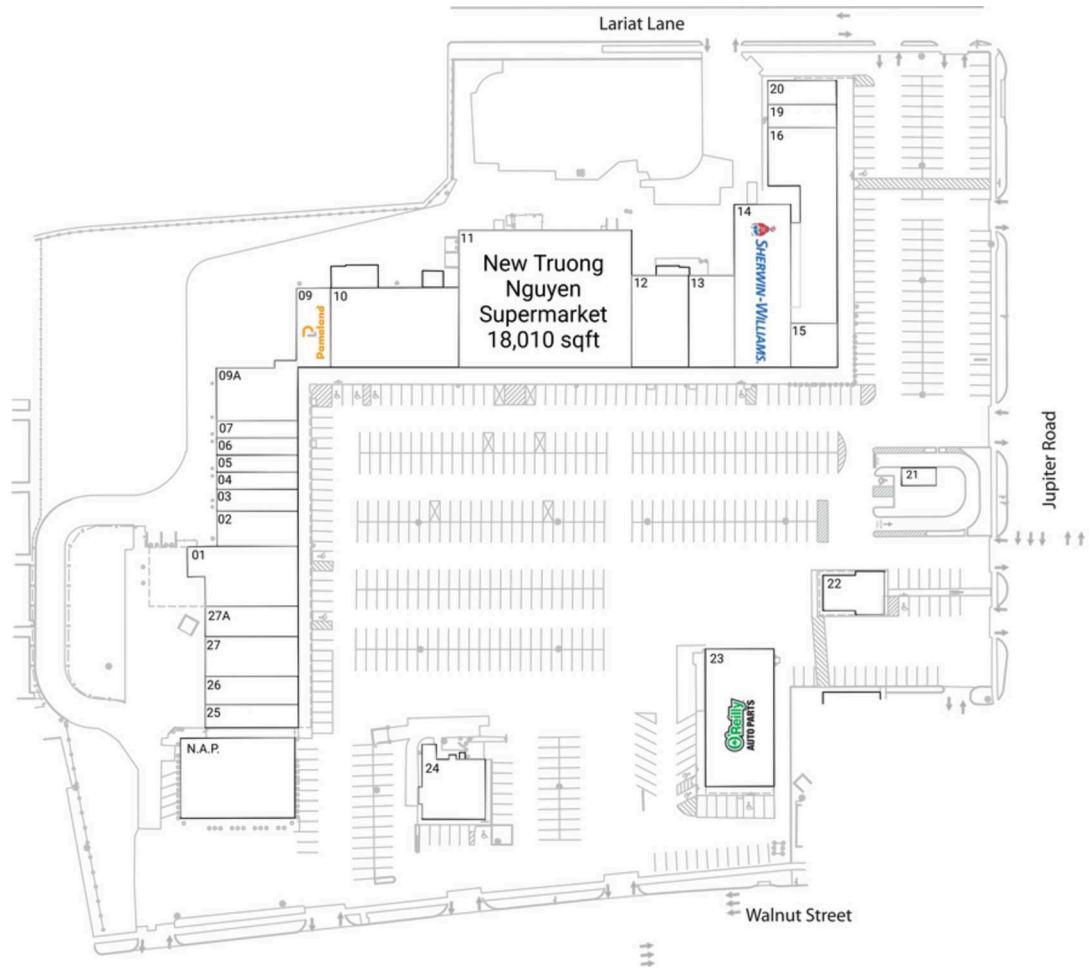

Village Plaza

Dallas-Fort Worth-Arlington, TX

32.9173, -96.6834
3515-3575 West Walnut | Garland, TX 75042

Current Retailers

N.A.P.	N.A.P.	0 SF
01	King Wash & Dry	4,000 SF
02	Pho Bang	2,150 SF
03	K Tax Service	1,350 SF
04	Fast Logon	1,050 SF
05	Jerry Alcon Law Office	1,050 SF
06	Aqua Fresh Water Store	1,050 SF
07	Annie's Hair Salon	1,050 SF
09	Pamaland	2,030 SF
09A	Banh Mi Cali	3,220 SF
10	Garden Restaurant	7,840 SF
11	New Truong Nguyen Supermarket	18,010 SF
12	Dong Que Restaurant	4,000 SF
13	Viet Tofu	3,200 SF
14	Sherwin-Williams	7,100 SF
15	Kim Ngoc Jewelry	1,597 SF
16	Pro Nail Supply	7,357 SF
19	Care Choice Pharmacy	1,200 SF
20	All In One Insurance	1,260 SF
21	Scooter's Coffee	450 SF
22	7 Leaves Cafe	1,820 SF
23	O'Reilly Auto Parts	7,200 SF
24	The Saucy Crab	2,800 SF
25	La Xanh Restaurant	1,660 SF
26	Texas Eye Clinic	2,000 SF
27	Foot Spa	2,810 SF
27A	Dong Hai Asian Fusion	2,190 SF