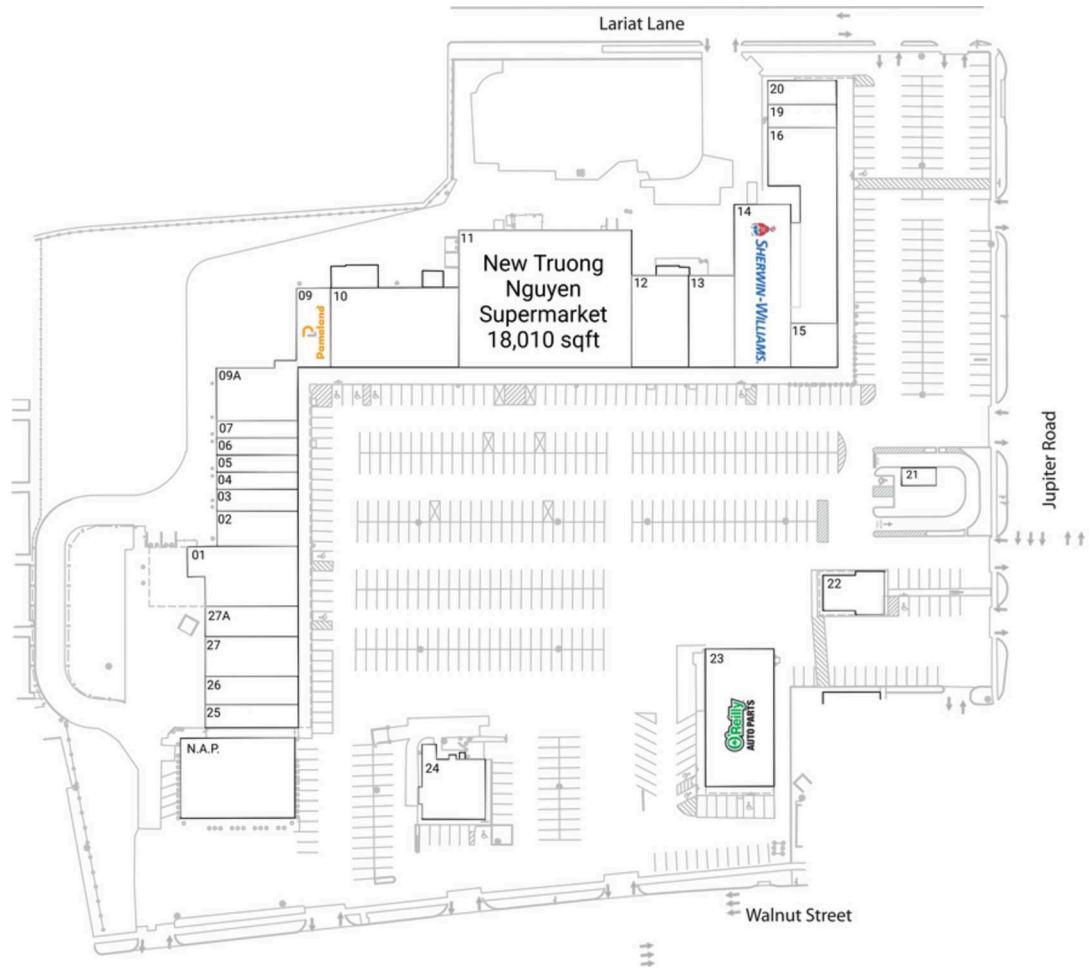

# Village Plaza

Dallas-Fort Worth-Arlington, TX

32.9173, -96.6834  
3515-3575 West Walnut | Garland, TX 75042

## Current Retailers

N.A.P.	N.A.P.	0 SF
01	King Wash & Dry	4,000 SF
02	Pho Bang	2,150 SF
03	K Tax Service	1,350 SF
04	Fast Logon	1,050 SF
05	Jerry Alcon Law Office	1,050 SF
06	Aqua Fresh Water Store	1,050 SF
07	Annie's Hair Salon	1,050 SF
09	Pamaland	2,030 SF
09A	Banh Mi Cali	3,220 SF
10	Garden Restaurant	7,840 SF
11	New Truong Nguyen Supermarket	18,010 SF
12	Dong Que Restaurant	4,000 SF
13	Viet Tofu	3,200 SF
14	Sherwin-Williams	7,100 SF
15	Kim Ngoc Jewelry	1,597 SF
16	Pro Nail Supply	7,357 SF
19	Care Choice Pharmacy	1,200 SF
20	All In One Insurance	1,260 SF
21	Scooter's Coffee	450 SF
22	7 Leaves Cafe	1,820 SF
23	O'Reilly Auto Parts	7,200 SF
24	The Saucy Crab	2,800 SF
25	La Xanh Restaurant	1,660 SF
26	Texas Eye Clinic	2,000 SF
27	Foot Spa	2,810 SF
27A	Dong Hai Asian Fusion	2,190 SF