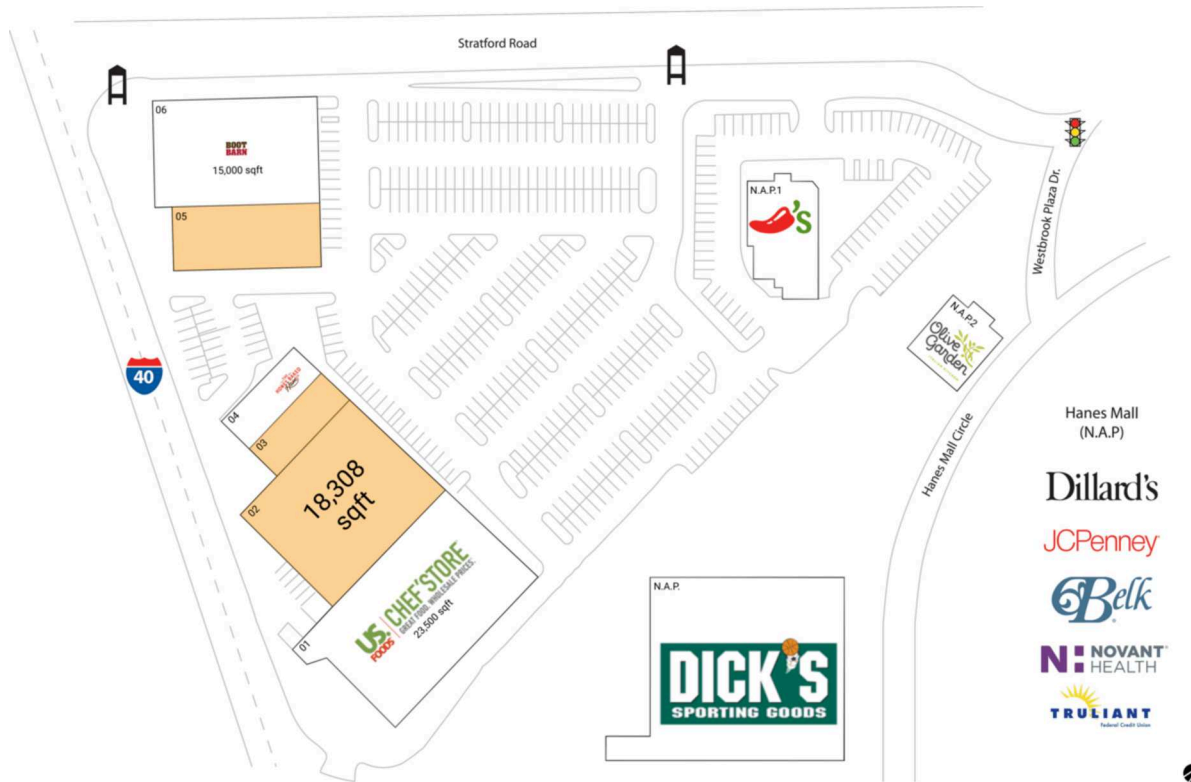

# Stratford Commons

Winston-Salem, NC

36.0669, -80.3055

150 Stratford Commons CT | Winston-Salem, NC 27103

## Available Space

02	18,308 SF
03	3,750 SF
05	8,000 SF

## Current Retailers

N.A.P.	Dick's Sporting Goods	0 SF
N.A.P.1	Chili's Grill & Bar	0 SF
N.A.P.2	Olive Garden	0 SF
01	Chef'Store	23,500 SF
04	Honey Baked Ham	3,750 SF
06	Boot Barn	15,000 SF

- Hanes Mall (N.A.P)
- Dillard's
- JCPenney
- Belk
- NOVANT HEALTH
- TRULIANT