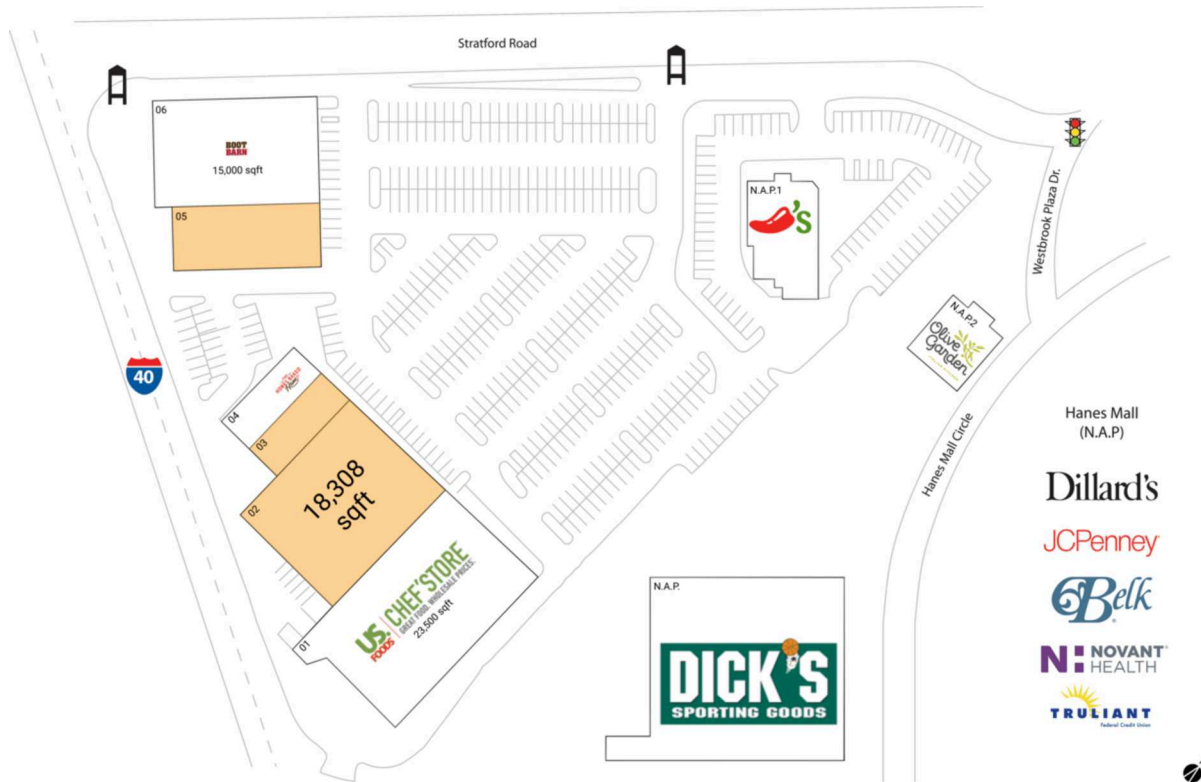

Stratford Commons

Winston-Salem, NC

36.0669, -80.3055

150 Stratford Commons CT | Winston-Salem, NC 27103

Available Space

02	18,308 SF
03	3,750 SF
05	8,000 SF

Current Retailers

N.A.P.	Dick's Sporting Goods	0 SF
N.A.P.1	Chili's Grill & Bar	0 SF
N.A.P.2	Olive Garden	0 SF
01	Chef'Store	23,500 SF
04	Honey Baked Ham	3,750 SF
06	Boot Barn	15,000 SF