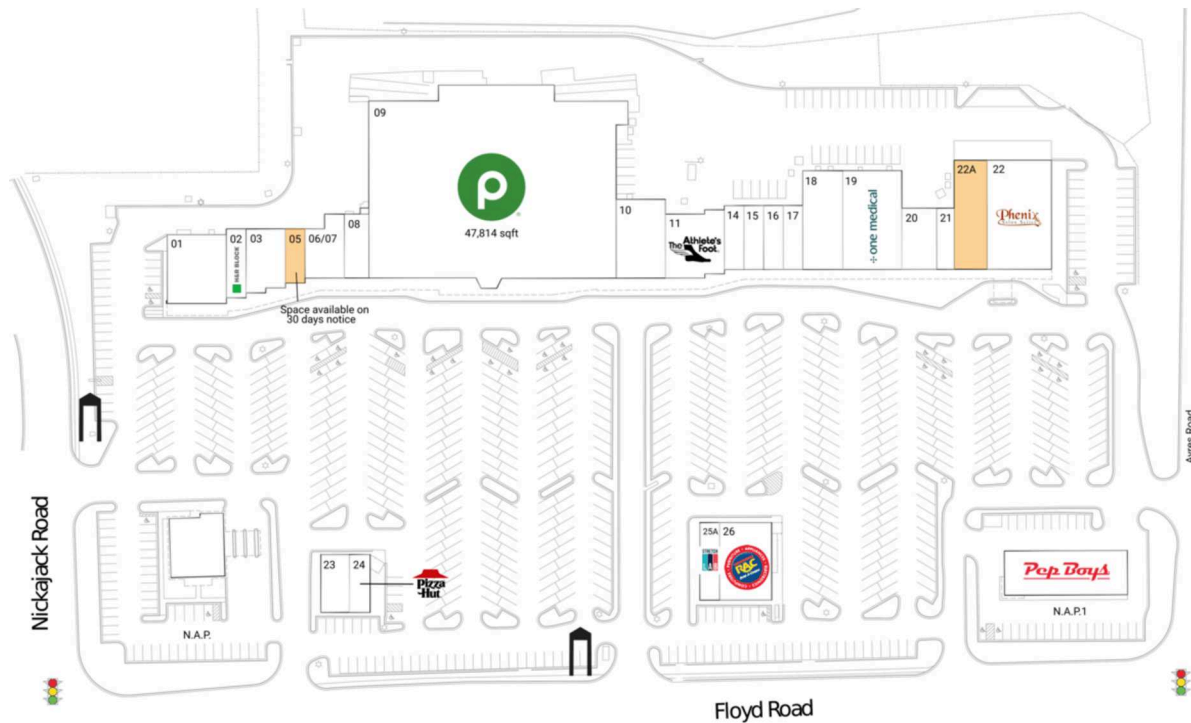

Mableton Walk

Atlanta-Sandy Springs-Alpharetta, GA

33.8319, -84.5758

5015 Floyd Road SW | Mableton, GA 30126

Available Space

05	1,100 SF
22A	4,000 SF

Current Retailers

N.A.P.	Westside Bank	0 SF
N.A.P.1	Pep Boys	0 SF
01	Paco's Mexican Restaurant	4,200 SF
02	H&R Block	1,400 SF
03	One Main Financial	2,500 SF
06/07	French Nails	2,300 SF
08	Top Shelf Liquors	1,625 SF
09	Publix	47,814 SF
10	Shelly Beauty Supply	4,000 SF
11	The Athlete's Foot	3,900 SF
14	Vibrant Smiles Dental Care	1,300 SF
15	State Farm (Scott H. Williams Agency,)	1,300 SF
16	Star East Chinese Resturant	1,300 SF
17	Glenn's Café	1,290 SF
18	Automation Temporary Services	4,000 SF
19	One Medical	6,000 SF
20	Urban One Salons	2,108 SF
21	Code Wiz	1,105 SF
22	Phenix Salon Suites	7,000 SF
23	Atlanta's Best Wings	1,250 SF
24	Pizza Hut	1,250 SF
25A	StretchLab	1,576 SF
26	Rent-A-Center	3,566 SF