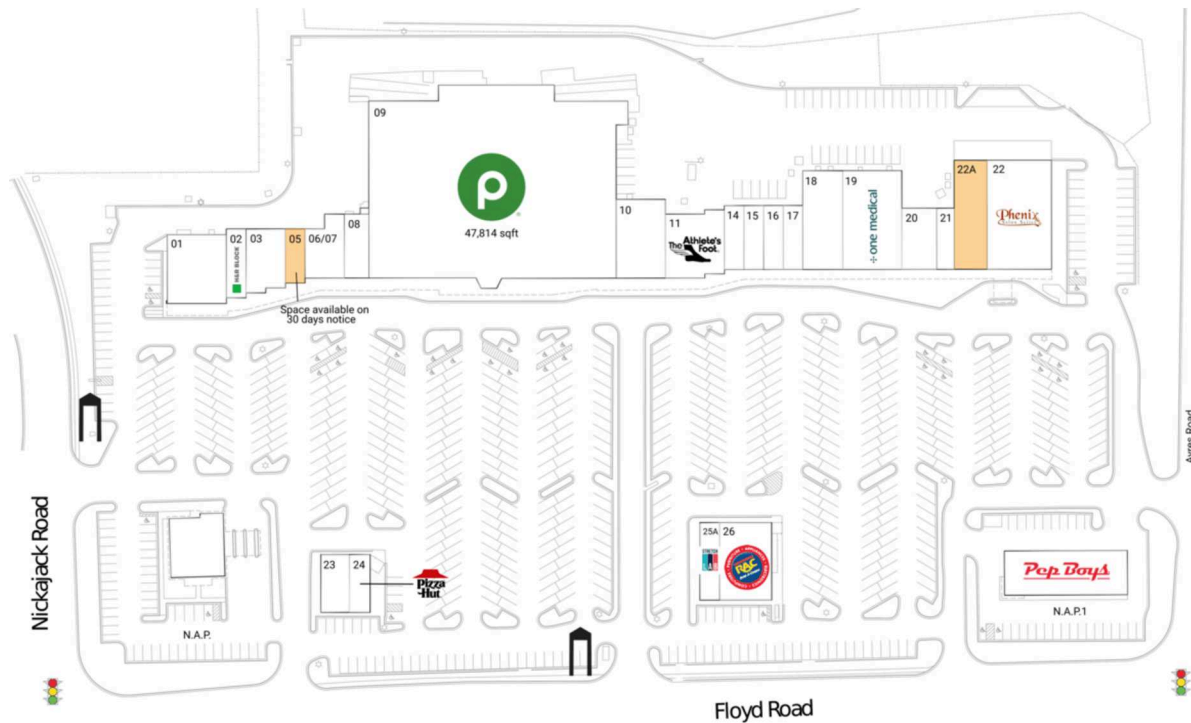

# Mableton Walk

Atlanta-Sandy Springs-Alpharetta, GA

33.8319, -84.5758

5015 Floyd Road SW | Mableton, GA 30126

## Available Space

05	1,100 SF
22A	4,000 SF

## Current Retailers

N.A.P.	Westside Bank	0 SF
N.A.P.1	Pep Boys	0 SF
01	Paco's Mexican Restaurant	4,200 SF
02	H&R Block	1,400 SF
03	One Main Financial	2,500 SF
06/07	French Nails	2,300 SF
08	Top Shelf Liquors	1,625 SF
09	Publix	47,814 SF
10	Shelly Beauty Supply	4,000 SF
11	The Athlete's Foot	3,900 SF
14	Vibrant Smiles Dental Care	1,300 SF
15	State Farm (Scott H. Williams Agency,)	1,300 SF
16	Star East Chinese Resturant	1,300 SF
17	Glenn's Café	1,290 SF
18	Automation Temporary Services	4,000 SF
19	One Medical	6,000 SF
20	Urban One Salons	2,108 SF
21	Code Wiz	1,105 SF
22	Phenix Salon Suites	7,000 SF
23	Atlanta's Best Wings	1,250 SF
24	Pizza Hut	1,250 SF
25A	StretchLab	1,576 SF
26	Rent-A-Center	3,566 SF