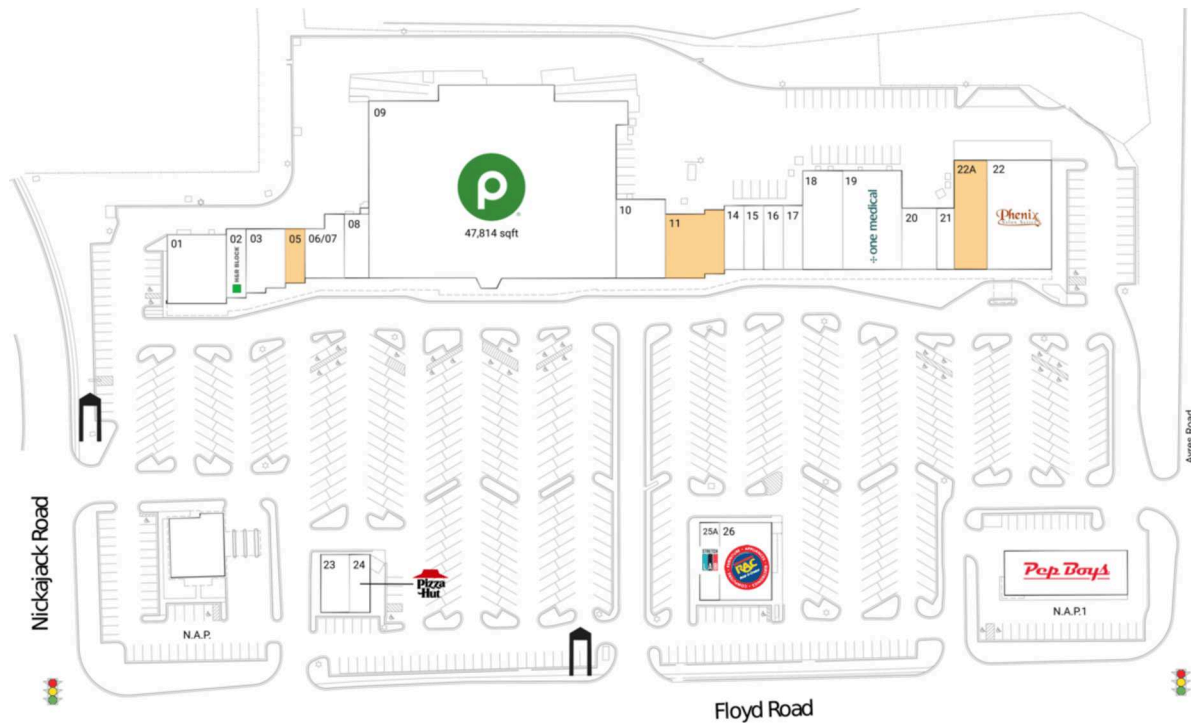

Mableton Walk

Atlanta-Sandy Springs-Alpharetta, GA

33.8319, -84.5758

5015 Floyd Road SW | Mableton, GA 30126

Available Space

05	1,100 SF
11	3,900 SF
22A	4,000 SF

Current Retailers

N.A.P.	Westside Bank	0 SF
N.A.P.1	Pep Boys	0 SF
01	Paco's Mexican Restaurant	4,200 SF
02	H&R Block	1,400 SF
03	One Main Financial	2,500 SF
06/07	French Nails	2,300 SF
08	Top Shelf Liquors	1,625 SF
09	Publix	47,814 SF
10	Shelly Beauty Supply	4,000 SF
14	Vibrant Smiles Dental Care	1,300 SF
15	State Farm (Scott H. Williams Agency,)	1,300 SF
16	Star East Chinese Restaurant	1,300 SF
17	Glenn's Café	1,290 SF
18	Automation Temporary Services	4,000 SF
19	One Medical	6,000 SF
20	Urban One Salons	2,108 SF
21	Code Wiz	1,105 SF
22	Phenix Salon Suites	7,000 SF
23	Atlanta's Best Wings	1,250 SF
24	Pizza Hut	1,250 SF
25A	StretchLab	1,576 SF
26	Rent-A-Center	3,566 SF