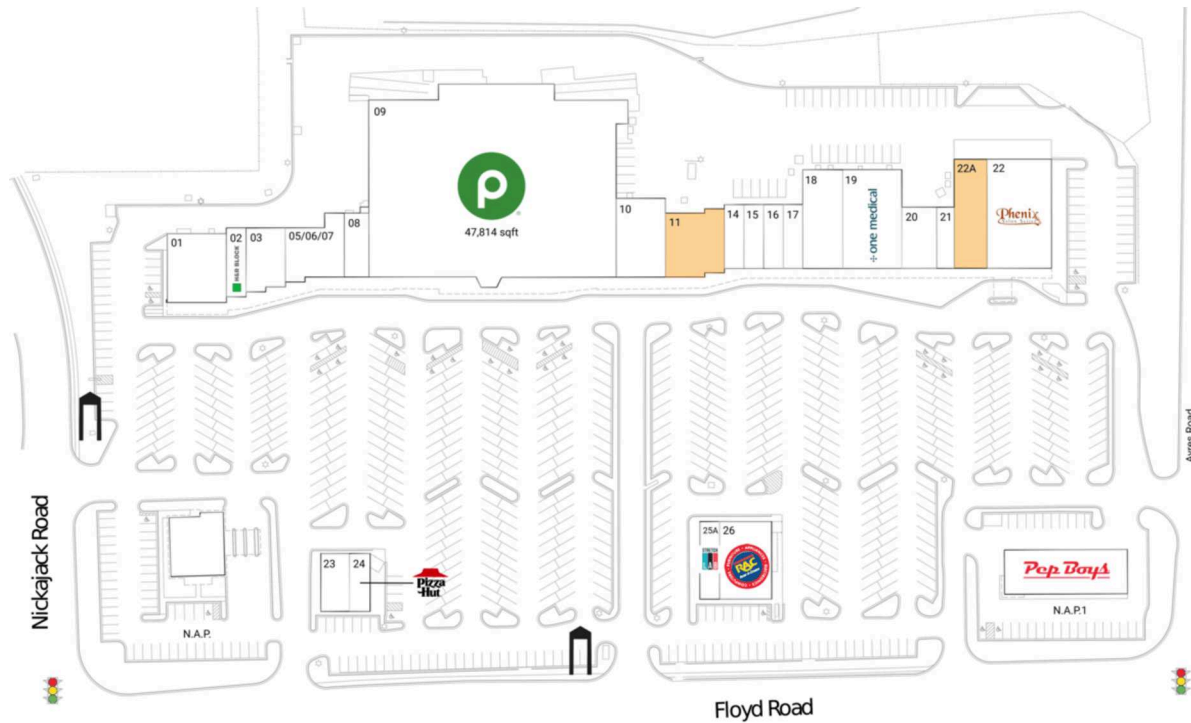

Mableton Walk

Atlanta-Sandy Springs-Roswell, GA

33.8319, -84.5758
5015 Floyd Road SW | Mableton, GA 30126

Available Space

11	3,900 SF
22A	4,000 SF

Current Retailers

N.A.P.	Westside Bank	0 SF
N.A.P.1	Pep Boys	0 SF
01	Paco's Mexican Restaurant	4,200 SF
02	H&R Block	1,400 SF
03	One Main Financial	2,500 SF
05/06/07	French Nails	3,400 SF
08	Top Shelf Liquors	1,625 SF
09	Publix	47,814 SF
10	Shelly Beauty Supply	4,000 SF
14	Vibrant Smiles Dental Care	1,300 SF
15	State Farm (Scott H. Williams Agency,)	1,300 SF
16	Star East Chinese Restaurant	1,300 SF
17	Glenn's Café	1,290 SF
18	Automation Temporary Services	4,000 SF
19	One Medical	6,000 SF
20	Urban One Salons	2,108 SF
21	Code Wiz	1,105 SF
22	Phenix Salon Suites	7,000 SF
23	Atlanta's Best Wings	1,250 SF
24	Pizza Hut	1,250 SF
25A	StretchLab	1,576 SF
26	Rent-A-Center	3,566 SF