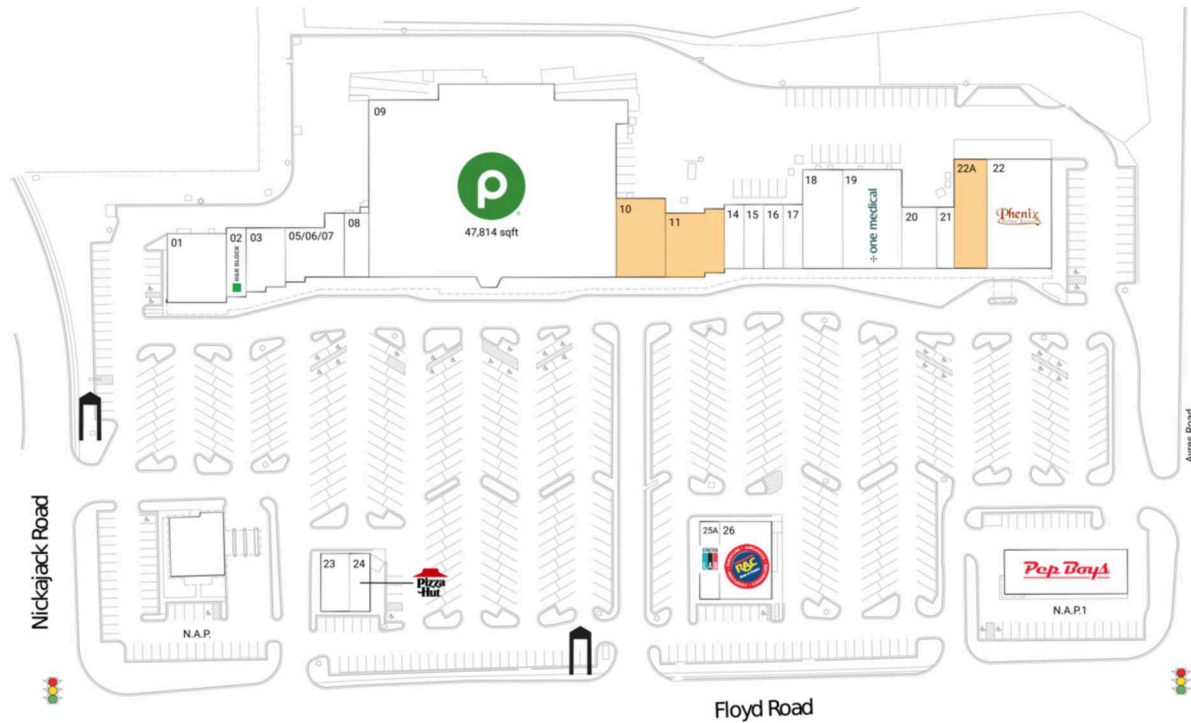

Mableton Walk

Atlanta-Sandy Springs-Roswell, GA

33.8319, -84.5758
5015 Floyd Road SW | Mableton, GA 30126

Available Space

10	4,000 SF
11	3,900 SF
22A	4,000 SF

Current Retailers

N.A.P.	Westside Bank	0 SF
N.A.P.1	Pep Boys	0 SF
01	Paco's Mexican Restaurant	4,200 SF
02	H&R Block	1,400 SF
03	One Main Financial	2,500 SF
05/06/07	French Nails	3,400 SF
08	Top Shelf Liquors	1,625 SF
09	Publix	47,814 SF
14	Vibrant Smiles Dental Care	1,300 SF
15	State Farm (Scott H. Williams Agency,)	1,300 SF
16	Star East Chinese Restaurant	1,300 SF
17	Glenn's Café	1,290 SF
18	Automation Temporary Services	4,000 SF
19	One Medical	6,000 SF
20	Urban One Salons	2,108 SF
21	Code Wiz	1,105 SF
22	Phenix Salon Suites	7,000 SF
23	Atlanta's Best Wings	1,250 SF
24	Pizza Hut	1,250 SF
25A	StretchLab	1,576 SF
26	Rent-A-Center	3,566 SF