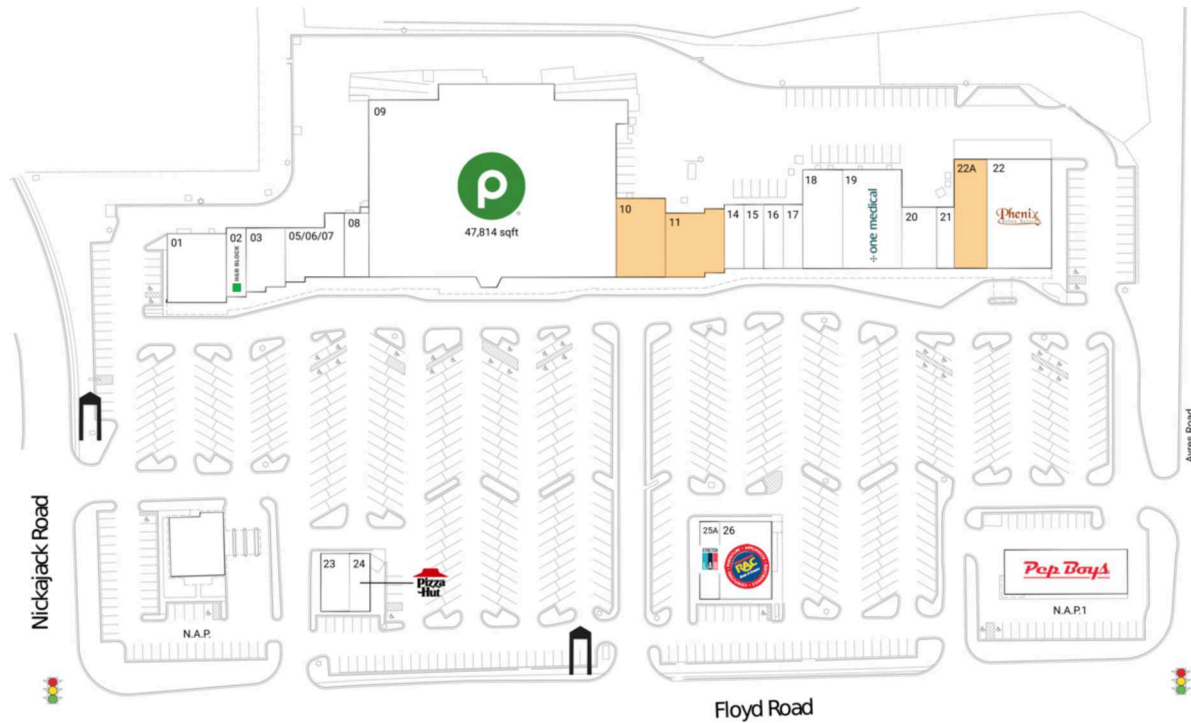

Mableton Walk

Atlanta-Sandy Springs-Roswell, GA

33.8319, -84.5758
5015 Floyd Road SW | Mableton, GA 30126

Available Space

10	4,000 SF
11	3,900 SF
22A	4,000 SF

Current Retailers

N.A.P.	Westside Bank	0 SF
N.A.P.1	Pep Boys	0 SF
01	Paco's Mexican Restaurant	4,200 SF
02	H&R Block	1,400 SF
03	One Main Financial	2,500 SF
05/06/07	French Nails	3,400 SF
08	Top Shelf Liquors	1,625 SF
09	Publix	47,814 SF
14	Vibrant Smiles Dental Care	1,300 SF
15	State Farm (Scott H. Williams Agency,)	1,300 SF
16	Star East Chinese Restaurant	1,300 SF
17	Glenn's Café	1,290 SF
18	Automation Temporary Services	4,000 SF
19	One Medical	6,000 SF
20	Urban One Salons	2,108 SF
21	Code Wiz	1,105 SF
22	Phenix Salon Suites	7,000 SF
23	Atlanta's Best Wings	1,250 SF
24	Pizza Hut	1,250 SF
25A	StretchLab	1,576 SF
26	Rent-A-Center	3,566 SF