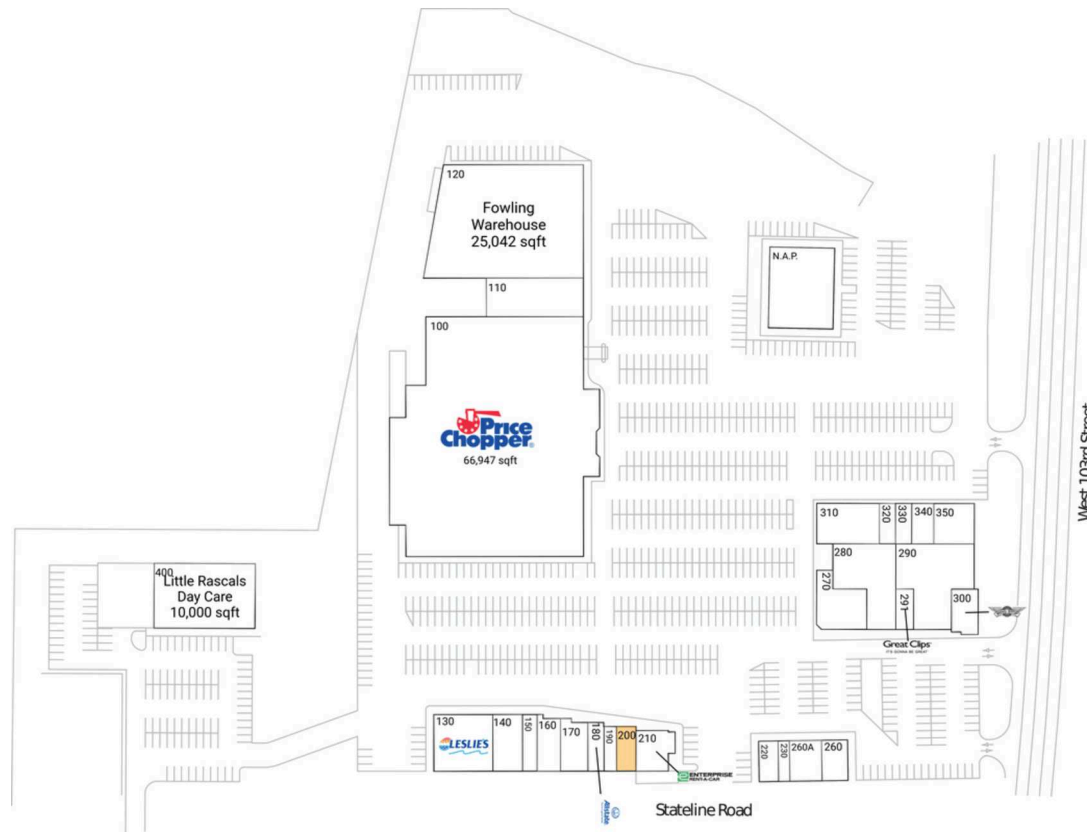

Watts Mill Plaza

Kansas City, MO-KS

38.9433, -94.606

1020-1236 West 103rd Street | Kansas City, MO 64114-4510

Available Space

200 1,320 SF

Current Retailers

N.A.P.	N.A.P.	0 SF
100	Price Chopper	66,947 SF
110	KC Looks And Day Spa	6,000 SF
120	Fowling Warehouse	25,042 SF
130	Leslie's Pool Supplies	5,110 SF
140	Novack Vision Center	2,600 SF
150	For The Culture Barber	1,400 SF
160	Uniforms & More	1,755 SF
170	One Main Financial	2,045 SF
180	Allstate	1,200 SF
190	Anessong African Hair Braiding	853 SF
210	Enterprise-Rent-A-Car	2,200 SF
220	Dr. William Ledford, Dds	1,200 SF
230	Johnny's Hairstyling	700 SF
260	Happy Dragon	2,150 SF
260A	The Bad Cat	1,450 SF
270	Southside Bar & Grill	3,600 SF
280	The Comedy Club Kansas City	6,875 SF
290	Exclusive Jerk	6,525 SF
291	Great Clips	1,075 SF
300	Wingstop	1,650 SF
310	Mexico Lindo KC	4,145 SF
320	L&L Nails	1,000 SF
330	Cloud 9 Spa	1,000 SF
340	CBD American Shaman	1,375 SF
350	Cozy Thai	2,500 SF
400	Little Rascals Day Care	10,000 SF