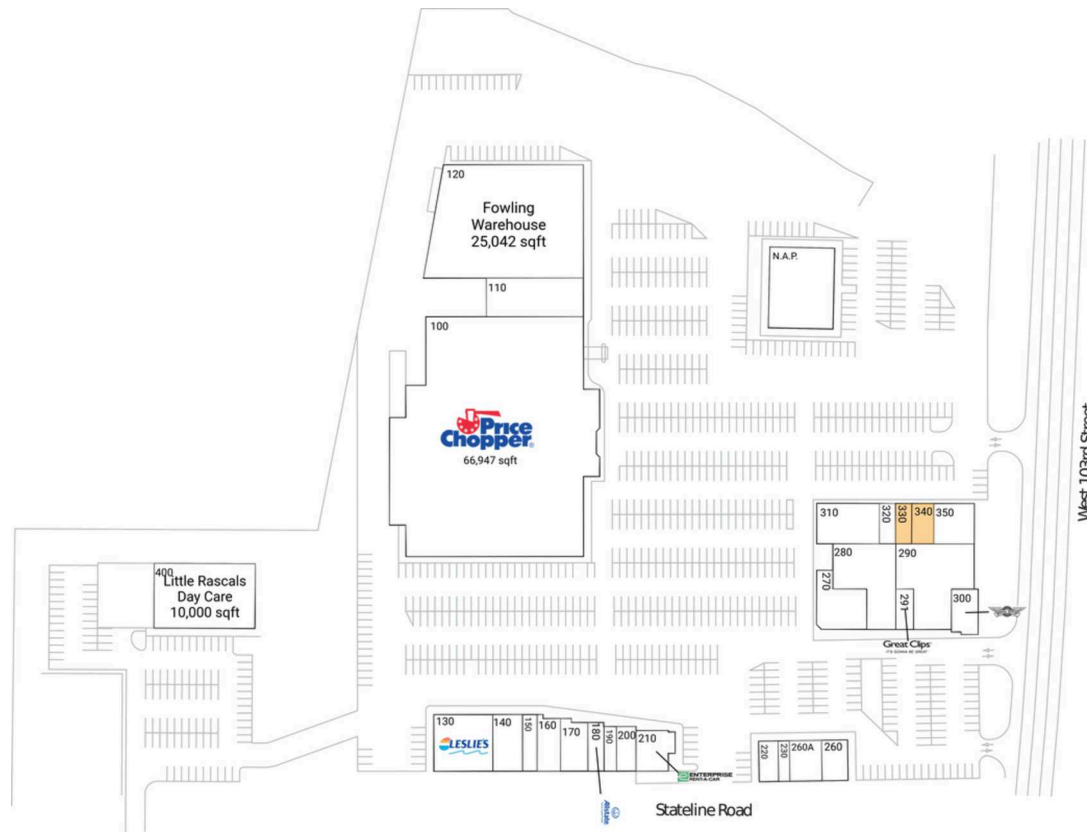

# Watts Mill Plaza

Kansas City, MO-KS

38.9433, -94.606

1020-1236 West 103rd Street | Kansas City, MO 64114-4510

## Available Space

330	1,000 SF
340	1,375 SF

## Current Retailers

N.A.P.	N.A.P.	0 SF
100	Price Chopper	66,947 SF
110	KC Looks And Day Spa	6,000 SF
120	Fowling Warehouse	25,042 SF
130	Leslie's Pool Supplies	5,110 SF
140	Novack Vision Center	2,600 SF
150	For The Culture Barber	1,400 SF
160	Uniforms & More	1,755 SF
170	One Main Financial	2,045 SF
180	Allstate	1,200 SF
190	Anessong African Hair Braiding	853 SF
200	Legends Foot Spa	1,320 SF
210	Enterprise-Rent-A-Car	2,200 SF
220	Dr. William Ledford, Dds	1,200 SF
230	Johnny's Hairstyling	700 SF
260	Happy Dragon	2,150 SF
260A	The Bad Cat	1,450 SF
270	Southside Bar & Grill	3,600 SF
280	The Comedy Club Kansas City	6,875 SF
290	Exclusive Jerk	6,525 SF
291	Great Clips	1,075 SF
300	Wingstop	1,650 SF
310	Mexico Lindo KC	4,145 SF
320	L&L Nails	1,000 SF
350	Cozy Thai	2,500 SF
400	Little Rascals Day Care	10,000 SF