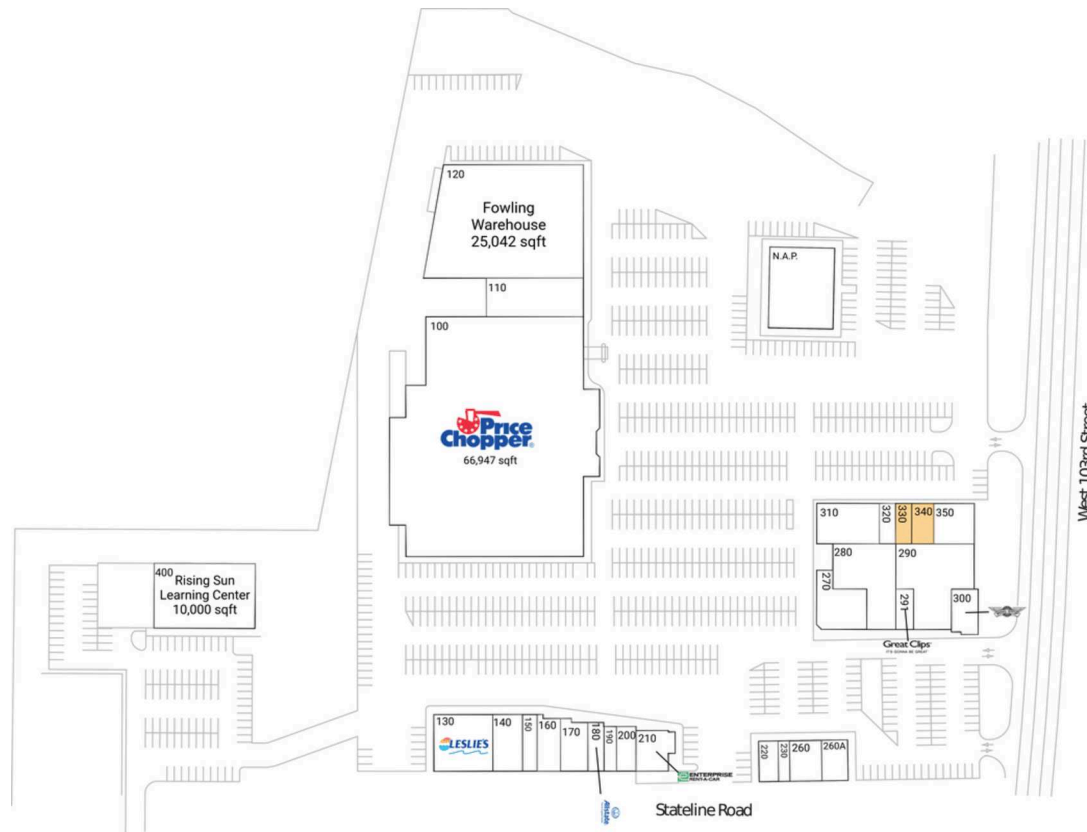

# Watts Mill Plaza

Kansas City, MO-KS

38.9433, -94.606

1020-1236 West 103rd Street | Kansas City, MO 64114-4510

## Available Space

330	1,000 SF
340	1,375 SF

## Current Retailers

N.A.P.	N.A.P.	0 SF
100	Price Chopper	66,947 SF
110	KC Looks And Day Spa	6,000 SF
120	Fowling Warehouse	25,042 SF
130	Leslie's Pool Supplies	5,110 SF
140	Novack Vision Center	2,600 SF
150	For The Culture Barber	1,400 SF
160	Uniforms & More	1,755 SF
170	One Main Financial	2,045 SF
180	Allstate	1,200 SF
190	Anessong African Hair Braiding	853 SF
200	Legends Foot Spa	1,320 SF
210	Enterprise-Rent-A-Car	2,200 SF
220	Dr. William Ledford, Dds	1,200 SF
230	Johnny's Hairstyling	700 SF
260	Happy Dragon	2,150 SF
260A	The Bad Cat	1,450 SF
270	Southside Bar & Grill	3,600 SF
280	The Comedy Club Kansas City	6,875 SF
290	Exclusive Jerk	6,525 SF
291	Great Clips	1,075 SF
300	Wingstop	1,650 SF
310	Mexico Lindo KC	4,145 SF
320	L&L Nails	1,000 SF
350	Cozy Thai	2,500 SF
400	Rising Sun Learning Center	10,000 SF