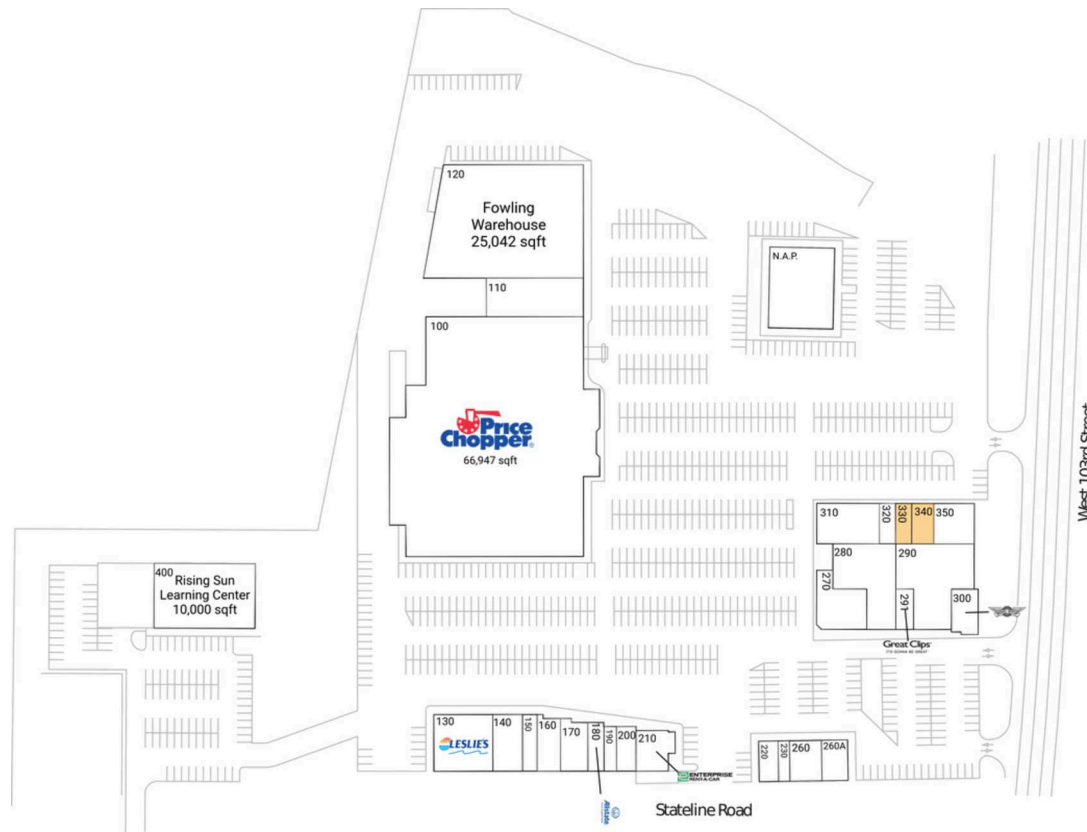

Watts Mill Plaza

Kansas City, MO-KS

38.9433, -94.606

1020-1236 West 103rd Street | Kansas City, MO 64114-4510

Available Space

330	1,000 SF
340	1,375 SF

Current Retailers

N.A.P.	N.A.P.	0 SF
100	Price Chopper	66,947 SF
110	KC Looks And Day Spa	6,000 SF
120	Fowling Warehouse	25,042 SF
130	Leslie's Pool Supplies	5,110 SF
140	Novack Vision Center	2,600 SF
150	For The Culture Barber	1,400 SF
160	Uniforms & More	1,755 SF
170	One Main Financial	2,045 SF
180	Allstate	1,200 SF
190	Anessong African Hair Braiding	853 SF
200	Legends Foot Spa	1,320 SF
210	Enterprise-Rent-A-Car	2,200 SF
220	Dr. William Ledford, Dds	1,200 SF
230	Johnny's Hairstyling	700 SF
260	Happy Dragon	2,150 SF
260A	The Bad Cat	1,450 SF
270	Southside Bar & Grill	3,600 SF
280	The Comedy Club Kansas City	6,875 SF
290	Exclusive Jerk	6,525 SF
291	Great Clips	1,075 SF
300	Wingstop	1,650 SF
310	Mexico Lindo KC	4,145 SF
320	L&L Nails	1,000 SF
350	Cozy Thai	2,500 SF
400	Rising Sun Learning Center	10,000 SF