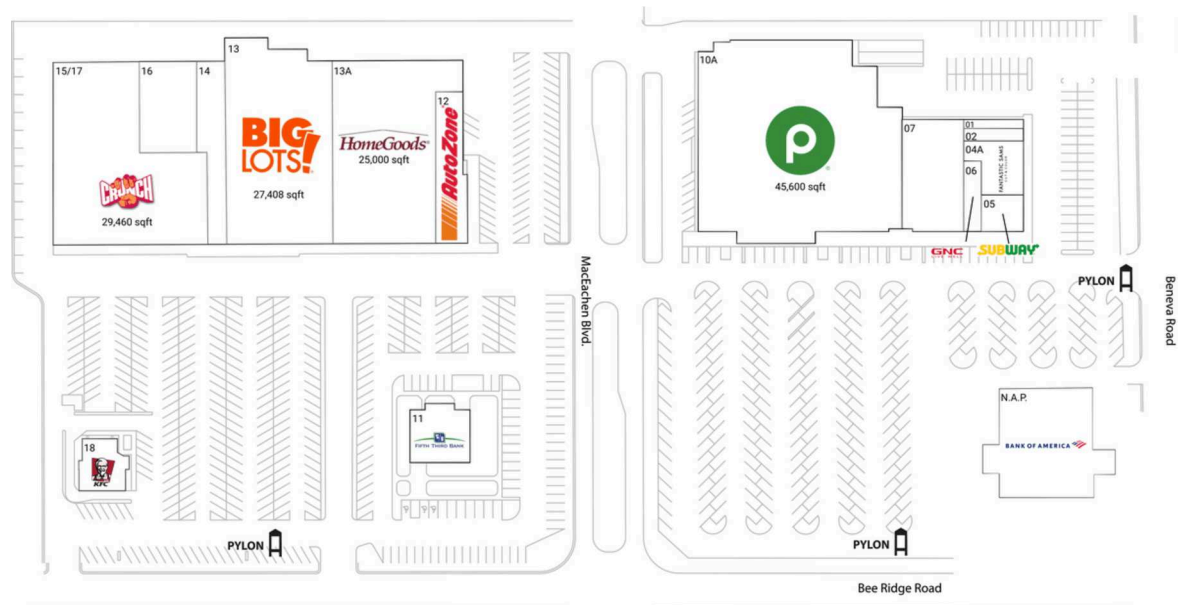

Sarasota Village

North Port-Sarasota-Bradenton, FL

27.2977, -82.4956
3606 Bee Ridge Road | Sarasota, FL 34233

Current Retailers

N.A.P.	Bank Of America	0 SF
01	Wow Nail Studio	620 SF
02	China 1 Restaurant	874 SF
04A	Fantastic Sams	3,056 SF
05	Subway	2,287 SF
06	GNC	1,100 SF
07	I Party	9,534 SF
10A	Publix	45,600 SF
11	Fifth Third Bank	4,283 SF
12	AutoZone	8,230 SF
13	Big Lots	27,408 SF
13A	HomeGoods	25,000 SF
14	Jessup Appliance	5,889 SF
15/17	Crunch	29,460 SF
16	Jessup Appliance-Warehouse	7,663 SF
18	KFC	2,180 SF