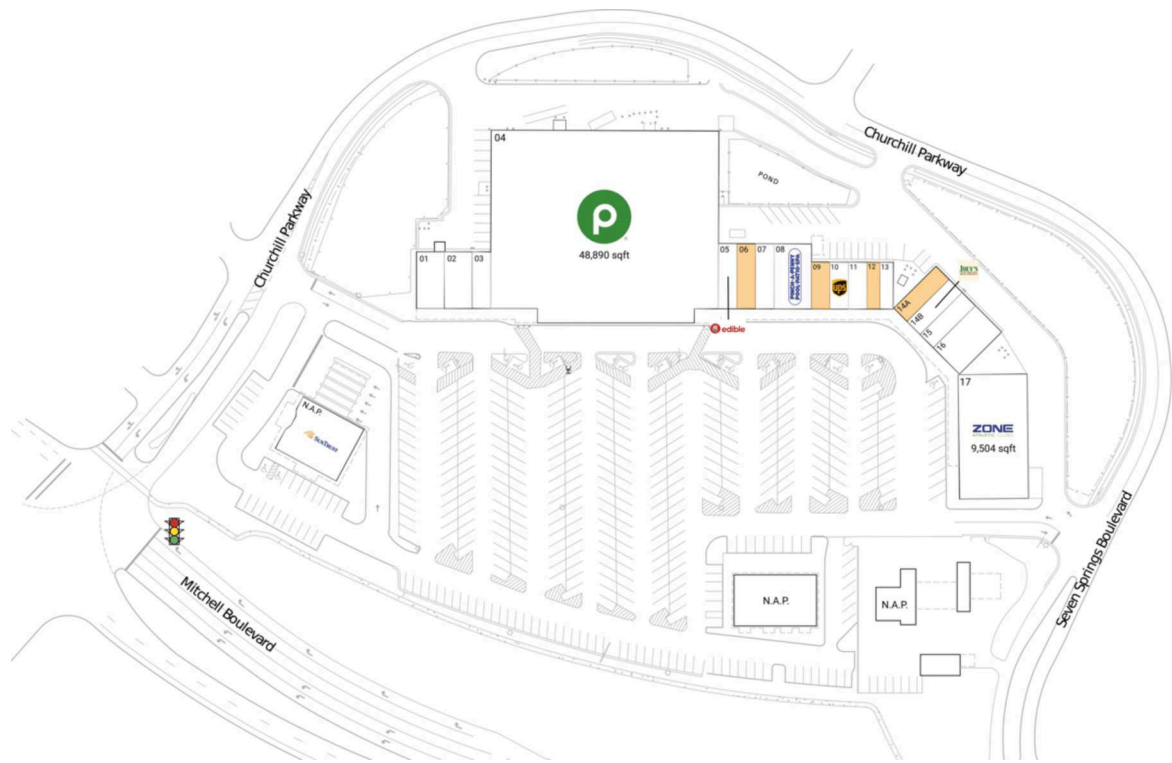

Chelsea Place

Tampa-St. Petersburg-Clearwater, FL

28.1801, -82.6985

1302-1420 Seven Springs Boulevard | New Port Richey, FL 34655

Available Space

06	1,400 SF
09	1,000 SF
12	725 SF
14A	1,300 SF

Current Retailers

N.A.P.	SunTrust Bank	0 SF
01	Wraps And Kabobs	1,800 SF
02	Chelsea Place Liquors	1,800 SF
03	Hot Wok	1,200 SF
04	Publix	48,890 SF
05	Edible Arrangements	1,400 SF
07	Turbo Nails	1,400 SF
08	Pinch-A-Penny	2,800 SF
10	The UPS Store	1,000 SF
11	The Platinum House Salon	1,000 SF
13	Scissors Edge Barber Shop	725 SF
14B	Joey's New York Pizza & Italian Restaurant	1,300 SF
15	Any Lab Test Now	1,300 SF
16	Liquid Garage	2,600 SF
17	Zone Fitness Club	9,504 SF