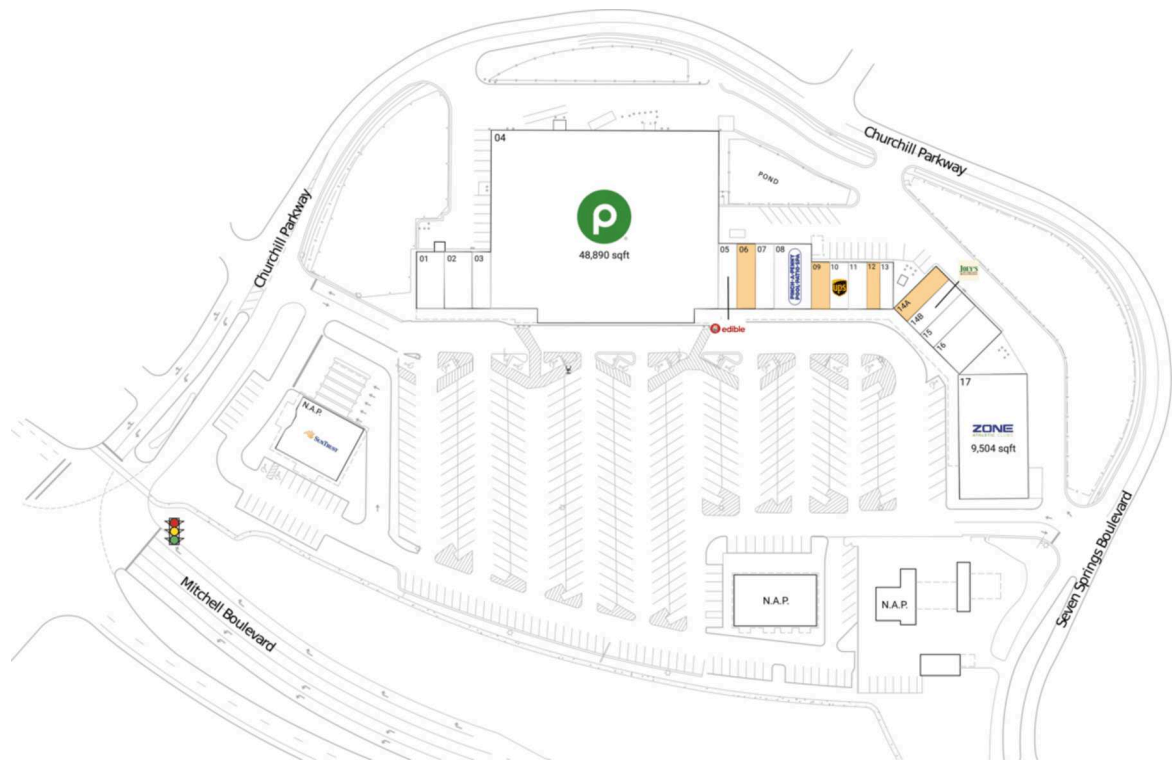

Chelsea Place

Tampa-St. Petersburg-Clearwater, FL

28.1801, -82.6985

1302-1420 Seven Springs Boulevard | New Port Richey, FL 34655

Available Space

06	1,400 SF
09	1,000 SF
12	725 SF
14A	1,300 SF

Current Retailers

N.A.P.	SunTrust Bank	0 SF
01	Wraps And Kabobs	1,800 SF
02	Chelsea Place Liquors	1,800 SF
03	Hot Wok	1,200 SF
04	Publix	48,890 SF
05	Edible Arrangements	1,400 SF
07	Turbo Nails	1,400 SF
08	Pinch-A-Penny	2,800 SF
10	The UPS Store	1,000 SF
11	The Platinum House Salon	1,000 SF
13	Scissors Edge Barber Shop	725 SF
14B	Joey's New York Pizza & Italian Restaurant	1,300 SF
15	Any Lab Test Now	1,300 SF
16	Liquid Garage	2,600 SF
17	Zone Fitness Club	9,504 SF