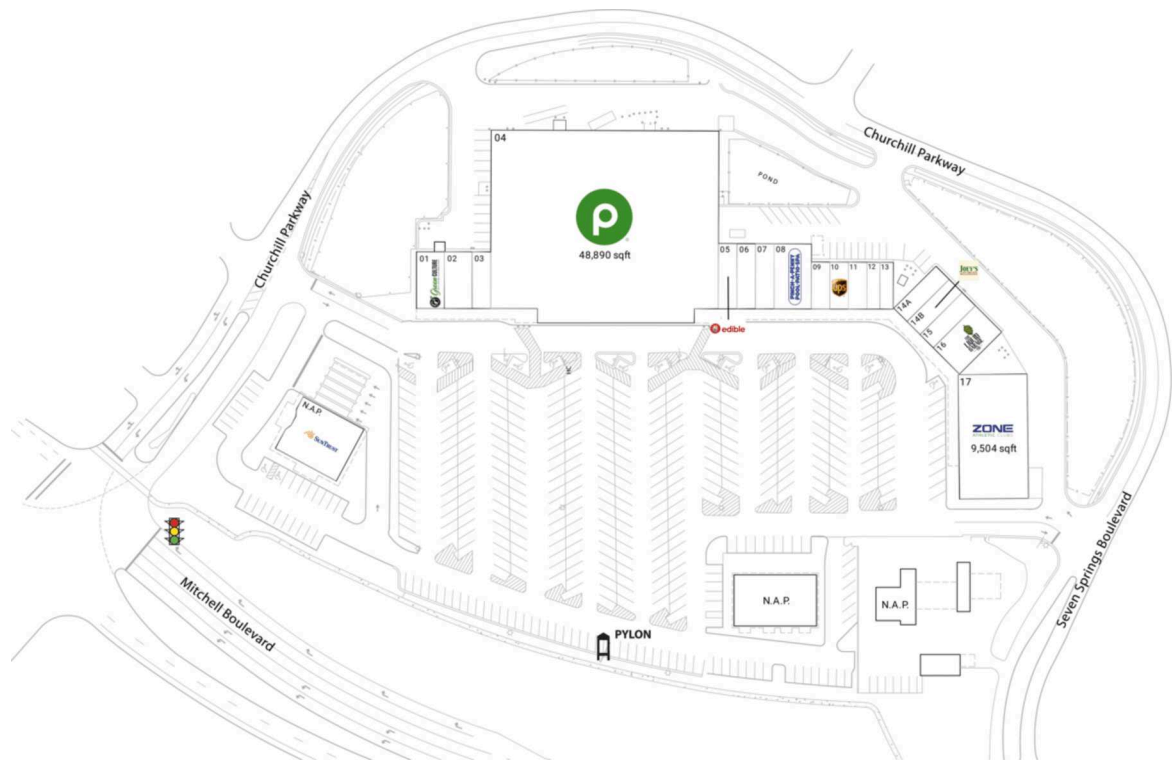

Chelsea Place

Tampa-St. Petersburg-Clearwater, FL

28.1801, -82.6985

1302-1420 Seven Springs Boulevard | New Port Richey, FL 34655

Current Retailers

N.A.P.	SunTrust Bank	0 SF
01	Green Culture	1,800 SF
02	Chelsea Place Liquors	1,800 SF
03	Hot Wok	1,200 SF
04	Publix	48,890 SF
05	Edible Arrangements	1,400 SF
06	Majik Touch Cleaners	1,400 SF
07	Turbo Nails	1,400 SF
08	Pinch-A-Penny	2,800 SF
09	9Round	1,000 SF
10	The UPS Store	1,000 SF
11	Salon Trinity	1,000 SF
12	Snow Infusion	725 SF
13	Scissors Edge Barber Shop	725 SF
14A	Picture Perfect Framing	1,300 SF
14B	Joey's New York Pizza & Italian Restaurant	1,300 SF
15	Andrew L. Kemp, Chiropractor	1,300 SF
16	Liquid Garage Company	2,600 SF
17	Zone Fitness Club	9,504 SF