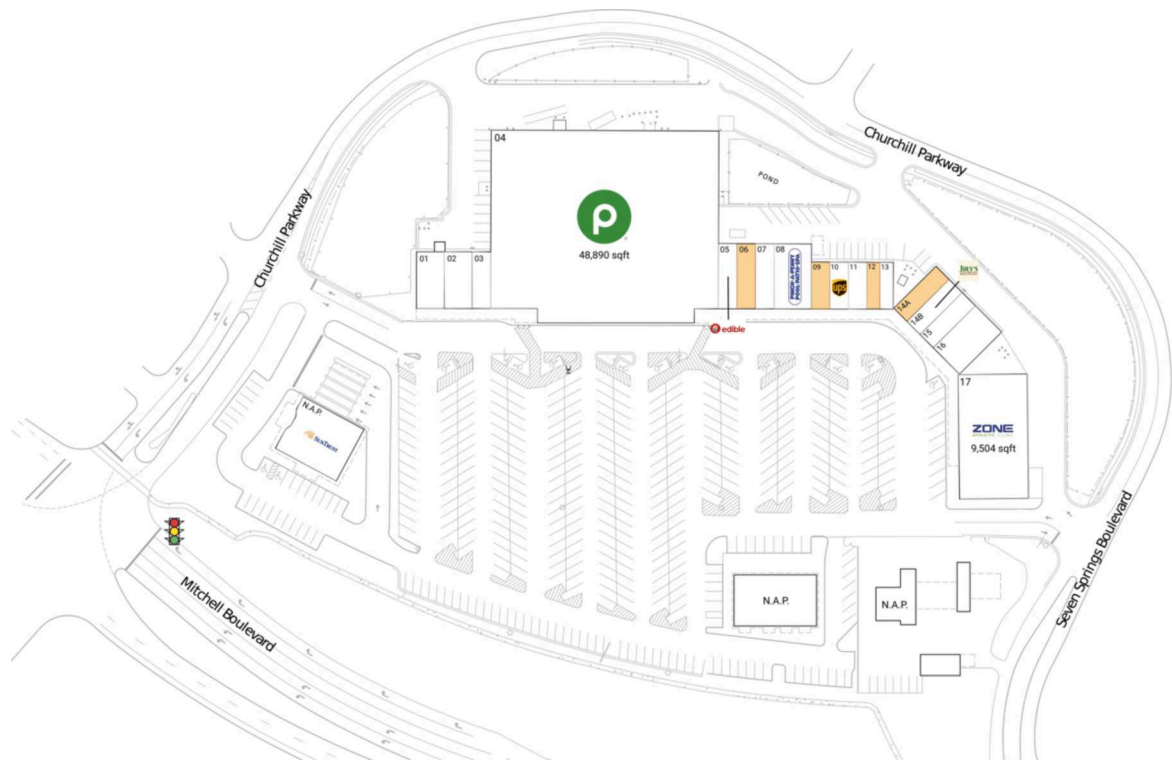

Chelsea Place

Tampa-St. Petersburg-Clearwater, FL

28.1801, -82.6985

1302-1420 Seven Springs Boulevard | New Port Richey, FL 34655

Available Space

06	1,400 SF
09	1,000 SF
12	725 SF
14A	1,300 SF

Current Retailers

N.A.P.	SunTrust Bank	0 SF
01	Wraps And Kabobs	1,800 SF
02	Chelsea Place Liquors	1,800 SF
03	Hot Wok	1,200 SF
04	Publix	48,890 SF
05	Edible Arrangements	1,400 SF
07	Turbo Nails	1,400 SF
08	Pinch-A-Penny	2,800 SF
10	The UPS Store	1,000 SF
11	The Platinum House Salon	1,000 SF
13	Scissors Edge Barber Shop	725 SF
14B	Joey's New York Pizza & Italian Restaurant	1,300 SF
15	Any Lab Test Now	1,300 SF
16	Liquid Garage	2,600 SF
17	Zone Fitness Club	9,504 SF