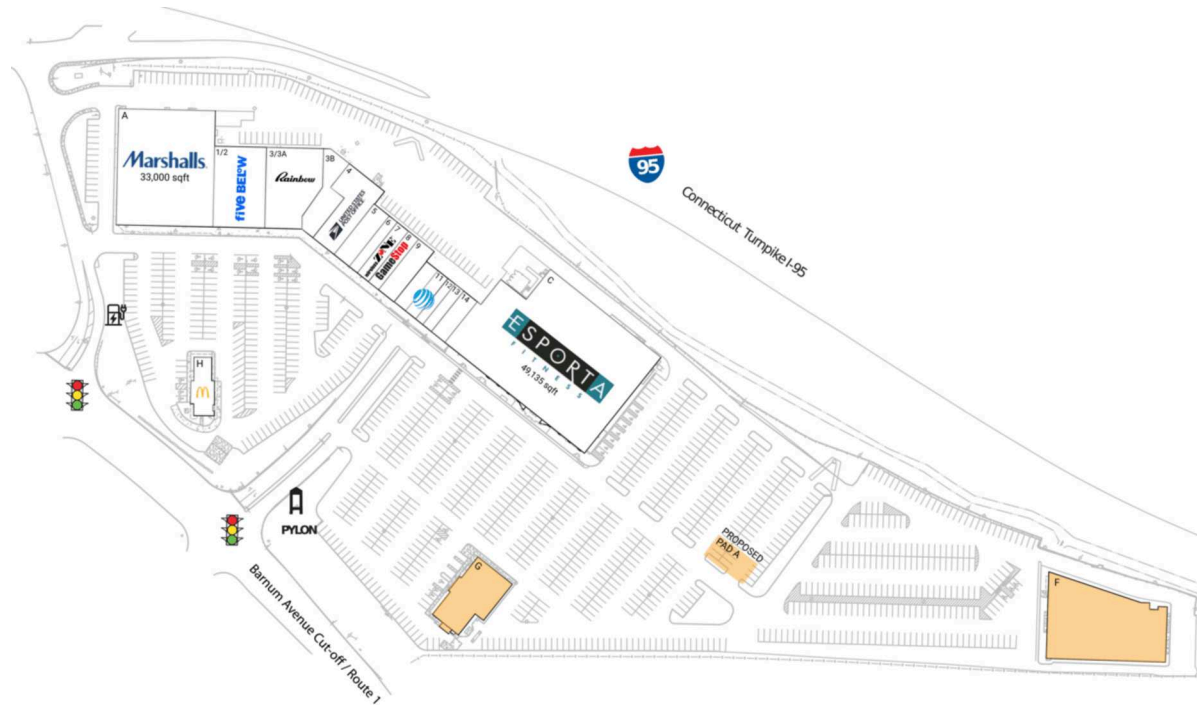

Stratford Square

Bridgeport-Stamford-Norwalk, CT

41.1976, -73.1237

411 Barnum Avenue Cut-off & US 1 | Stratford, CT 06614

Available Space

G 7,325 SF

Pad Opportunities

F 19,374 SF/0.4
PAD A Drive-thru 0 SF/0

Current Retailers

A	Marshalls	33,000 SF
C	Esporta Fitness	49,135 SF
H	McDonald's	2,332 SF
1/2	Five Below	10,062 SF
3/3A	Rainbow	9,681 SF
3B	Hong Kong Tokyo	4,180 SF
4	United States Post Office	6,950 SF
5	Premier Oral Surgery	3,000 SF
6	Sally Beauty Supply	1,600 SF
7	Wireless Zone	2,200 SF
8	GameStop	2,000 SF
9	America's Best Contacts & Eyeglasses	3,200 SF
10	AT&T Authorized Retailer	1,800 SF
11	T-Mobile	1,600 SF
12	Pretty Nails	1,120 SF
13	Great Clips	1,380 SF
14	Villa Pizza	2,139 SF