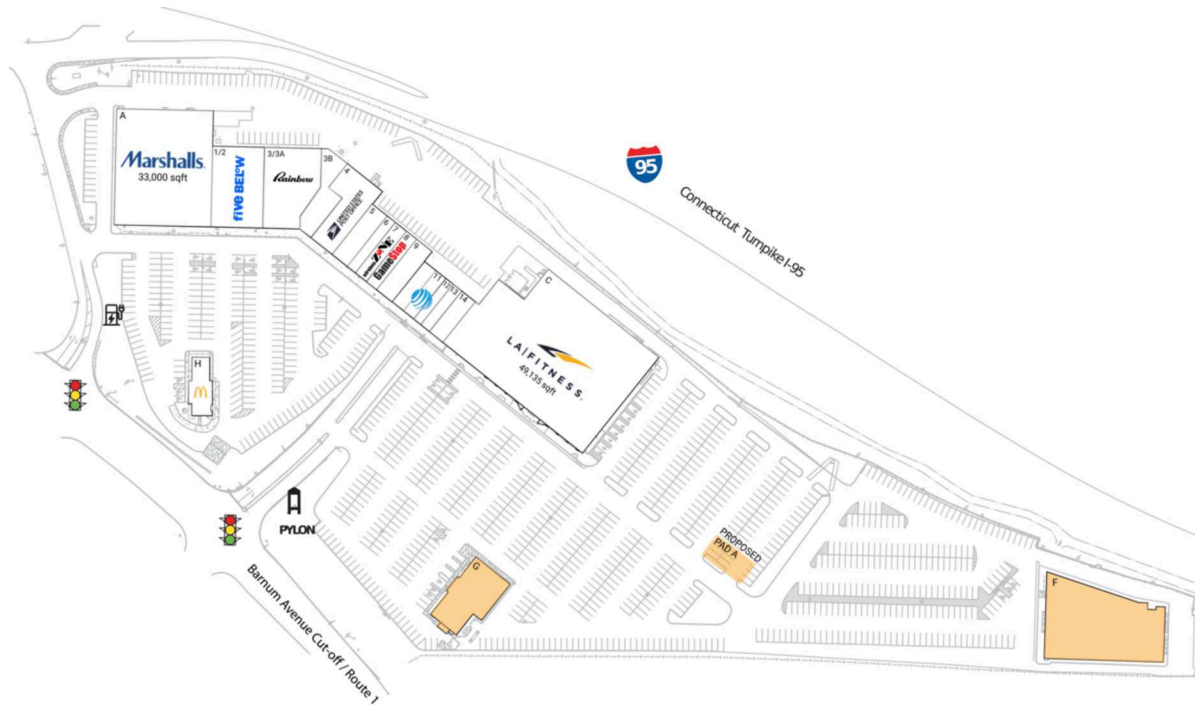

# Stratford Square

Bridgeport-Stamford-Norwalk, CT

41.1976, -73.1237

411 Barnum Avenue Cut-off & US 1 | Stratford, CT 06614

## Available Space

G 7,325 SF

## Pad Opportunities

F 19,374 SF/0.4  
PAD A Drive-thru 0 SF/0

## Current Retailers

A	Marshalls	33,000 SF
C	LA Fitness	49,135 SF
H	McDonald's	2,332 SF
1/2	Five Below	10,062 SF
3/3A	Rainbow	9,681 SF
3B	Hong Kong Tokyo	4,180 SF
4	United States Post Office	6,950 SF
5	Premier Oral Surgery	3,000 SF
6	Sally Beauty Supply	1,600 SF
7	Wireless Zone	2,200 SF
8	GameStop	2,000 SF
9	America's Best Contacts & Eyeglasses	3,200 SF
10	AT&T Authorized Retailer	1,800 SF
11	T-Mobile	1,600 SF
12	Pretty Nails	1,120 SF
13	Great Clips	1,380 SF
14	Villa Pizza	2,139 SF