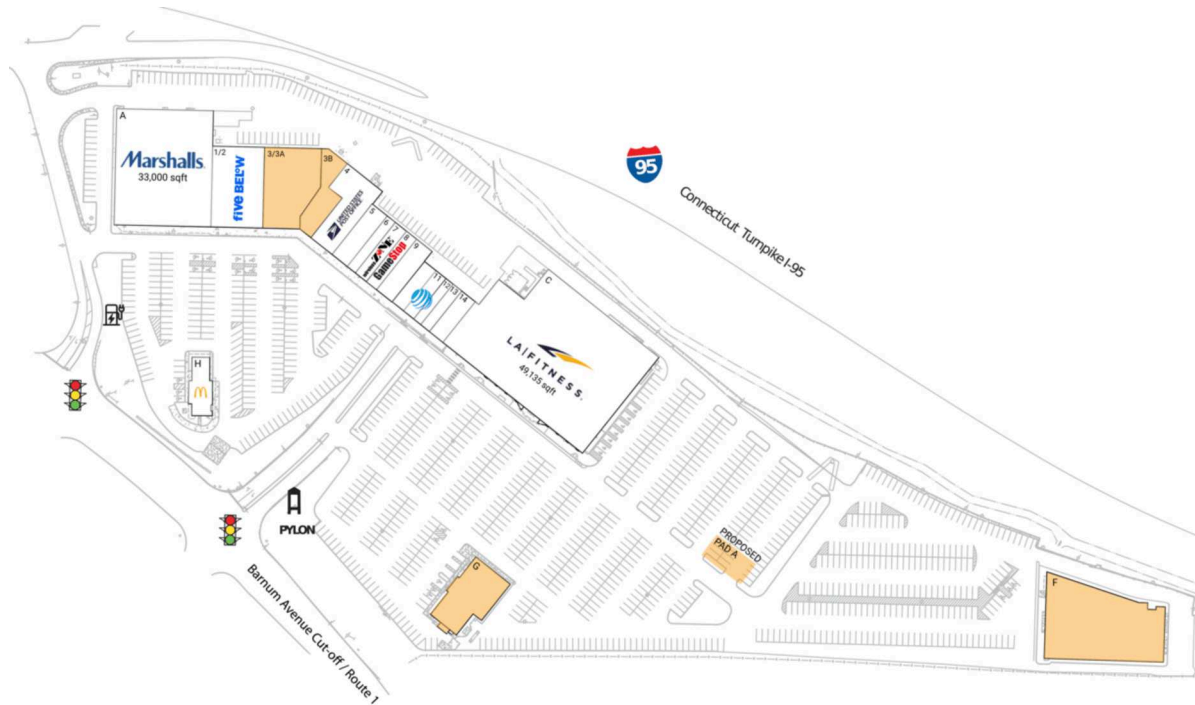

# Stratford Square

Bridgeport-Stamford-Danbury, CT

41.1976, -73.1237  
411 Barnum Avenue Cut-off & US 1 | Stratford, CT 06614

## Available Space

G	7,325 SF
3/3A	9,681 SF
3B	4,180 SF

## Pad Opportunities

F	19,374 SF/0.4
PAD A Drive-thru	0 SF/0

## Current Retailers

A	Marshalls	33,000 SF
C	LA Fitness	49,135 SF
H	McDonald's	2,332 SF
1/2	Five Below	10,062 SF
4	United States Post Office	6,950 SF
5	Premier Oral Surgery	3,000 SF
6	Sally Beauty Supply	1,600 SF
7	Wireless Zone	2,200 SF
8	GameStop	2,000 SF
9	America's Best Contacts & Eyeglasses	3,200 SF
10	AT&T Authorized Retailer	1,800 SF
11	T-Mobile	1,600 SF
12	Pretty Nails	1,120 SF
13	Great Clips	1,380 SF
14	Villa Pizza	2,139 SF