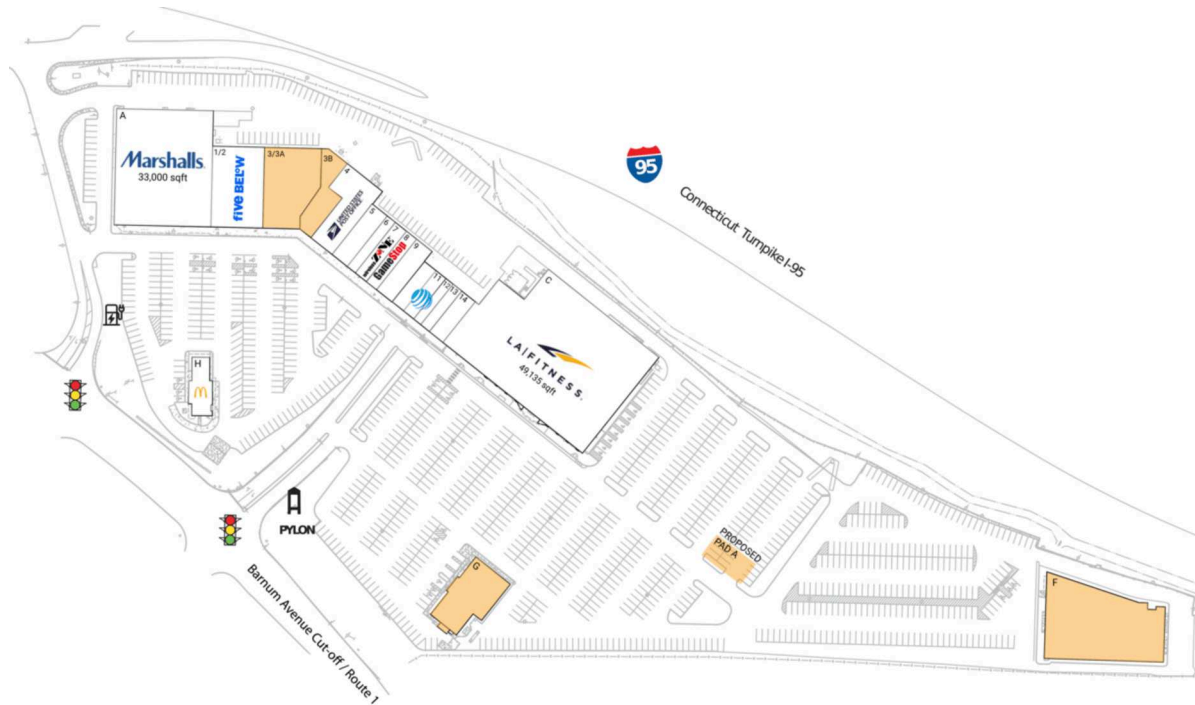

Stratford Square

Bridgeport-Stamford-Danbury, CT

41.1976, -73.1237
411 Barnum Avenue Cut-off & US 1 | Stratford, CT 06614

Available Space

G	7,325 SF
3/3A	9,681 SF
3B	4,180 SF

Pad Opportunities

F	19,374 SF/0.4
PAD A Drive-thru	0 SF/0

Current Retailers

A	Marshalls	33,000 SF
C	LA Fitness	49,135 SF
H	McDonald's	2,332 SF
1/2	Five Below	10,062 SF
4	United States Post Office	6,950 SF
5	Premier Oral Surgery	3,000 SF
6	Sally Beauty Supply	1,600 SF
7	Wireless Zone	2,200 SF
8	GameStop	2,000 SF
9	America's Best Contacts & Eyeglasses	3,200 SF
10	AT&T Authorized Retailer	1,800 SF
11	T-Mobile	1,600 SF
12	Pretty Nails	1,120 SF
13	Great Clips	1,380 SF
14	Villa Pizza	2,139 SF