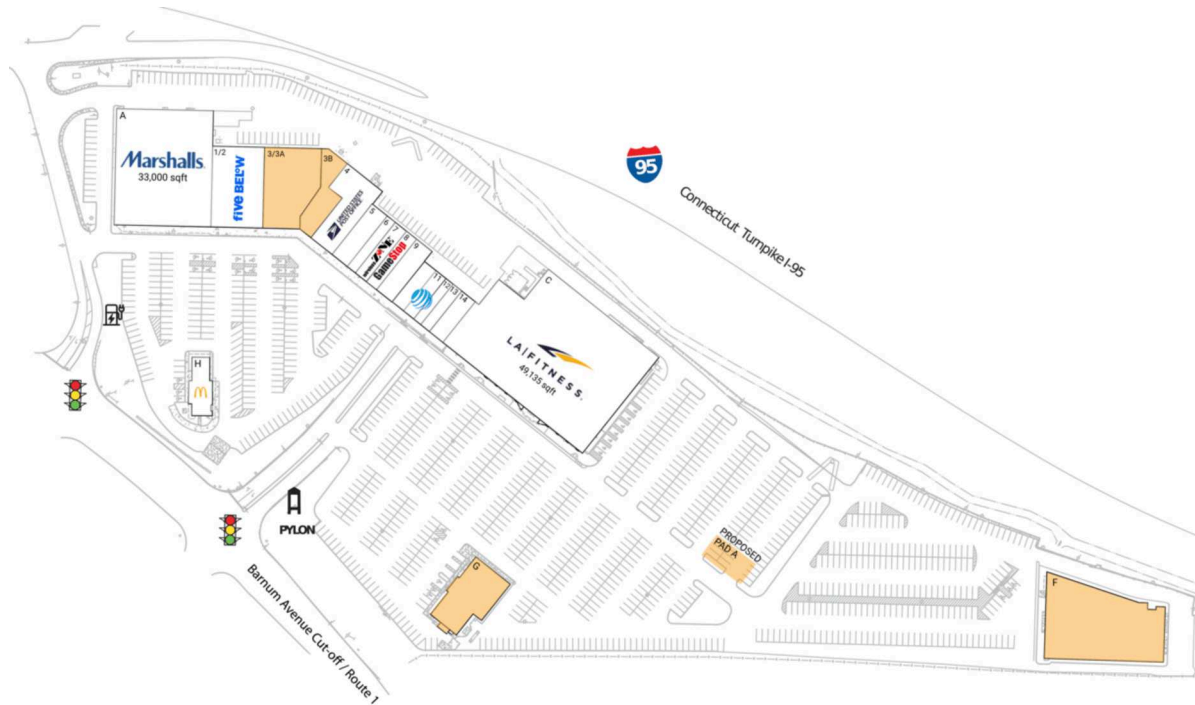

Stratford Square

Bridgeport-Stamford-Danbury, CT

41.1976, -73.1237
411 Barnum Avenue Cut-off & US 1 | Stratford, CT 06614

Available Space

| | |
|------|----------|
| G | 7,325 SF |
| 3/3A | 9,681 SF |
| 3B | 4,180 SF |

Pad Opportunities

| | |
|------------------|---------------|
| F | 19,374 SF/0.4 |
| PAD A Drive-thru | 0 SF/0 |

Current Retailers

| | | |
|-----|--------------------------------------|-----------|
| A | Marshalls | 33,000 SF |
| C | LA Fitness | 49,135 SF |
| H | McDonald's | 2,332 SF |
| 1/2 | Five Below | 10,062 SF |
| 4 | United States Post Office | 6,950 SF |
| 5 | Premier Oral Surgery | 3,000 SF |
| 6 | Sally Beauty Supply | 1,600 SF |
| 7 | Wireless Zone | 2,200 SF |
| 8 | GameStop | 2,000 SF |
| 9 | America's Best Contacts & Eyeglasses | 3,200 SF |
| 10 | AT&T Authorized Retailer | 1,800 SF |
| 11 | T-Mobile | 1,600 SF |
| 12 | Pretty Nails | 1,120 SF |
| 13 | Great Clips | 1,380 SF |
| 14 | Villa Pizza | 2,139 SF |