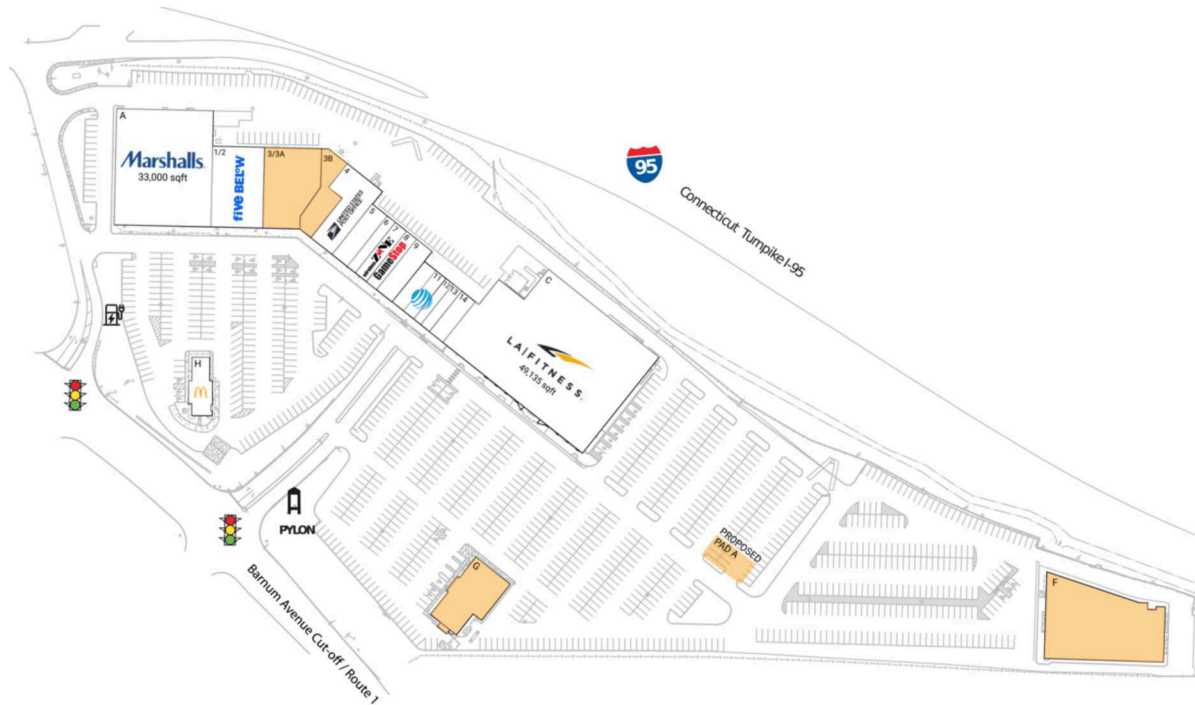

# Stratford Square

Bridgeport-Stamford-Danbury, CT

41.1976, -73.1237  
411 Barnum Avenue Cut-off & US 1 | Stratford, CT 06614

## Available Space

G	7,325 SF
3/3A	9,681 SF
3B	4,180 SF

## Pad Opportunities

F	19,374 SF/0.4
PAD A Drive-thru	0 SF/0

## Current Retailers

A	Marshalls	33,000 SF
C	LA Fitness	49,135 SF
H	McDonald's	2,332 SF
1/2	Five Below	10,062 SF
4	United States Post Office	6,950 SF
5	Premier Oral Surgery	3,000 SF
6	Sally Beauty Supply	1,600 SF
7	Wireless Zone	2,200 SF
8	GameStop	2,000 SF
9	America's Best Contacts & Eyeglasses	3,200 SF
10	AT&T Authorized Retailer	1,800 SF
11	T-Mobile	1,600 SF
12	Pretty Nails	1,120 SF
13	Great Clips	1,380 SF
14	Villa Pizza	2,139 SF