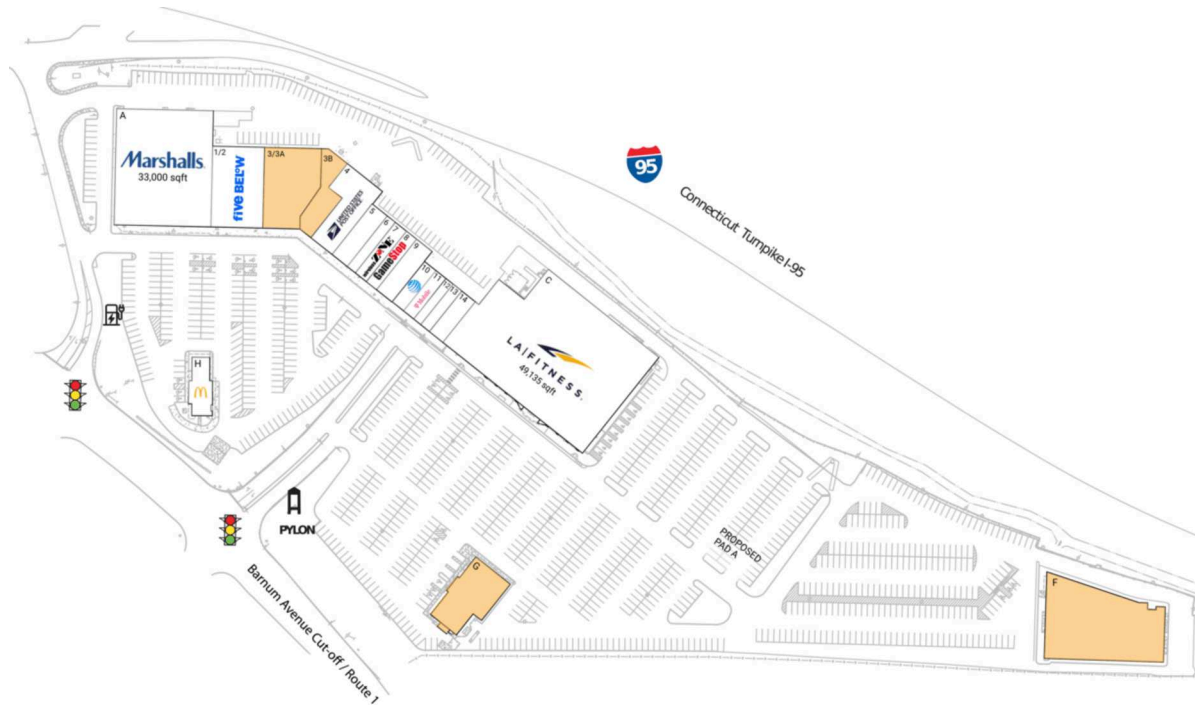

Stratford Square

Bridgeport-Stamford-Danbury, CT

41.1976, -73.1237
411 Barnum Avenue Cut-off & US 1 | Stratford, CT 06614

Available Space

G	7,325 SF
3/3A	9,681 SF
3B	4,180 SF

Pad Opportunities

F	19,374 SF/0.4
---	---------------

Current Retailers

A	Marshalls	33,000 SF
C	LA Fitness	49,135 SF
H	McDonald's	2,332 SF
PAD A	Proposed Grocer	0 SF
1/2	Five Below	10,062 SF
4	United States Post Office	6,950 SF
5	Premier Oral Surgery	3,000 SF
6	Sally Beauty Supply	1,600 SF
7	Wireless Zone	2,200 SF
8	GameStop	2,000 SF
9	America's Best Contacts & Eyeglasses	3,200 SF
10	AT&T Authorized Retailer	1,800 SF
11	T-Mobile	1,600 SF
12	Pretty Nails	1,120 SF
13	Great Clips	1,380 SF
14	Villa Pizza	2,139 SF