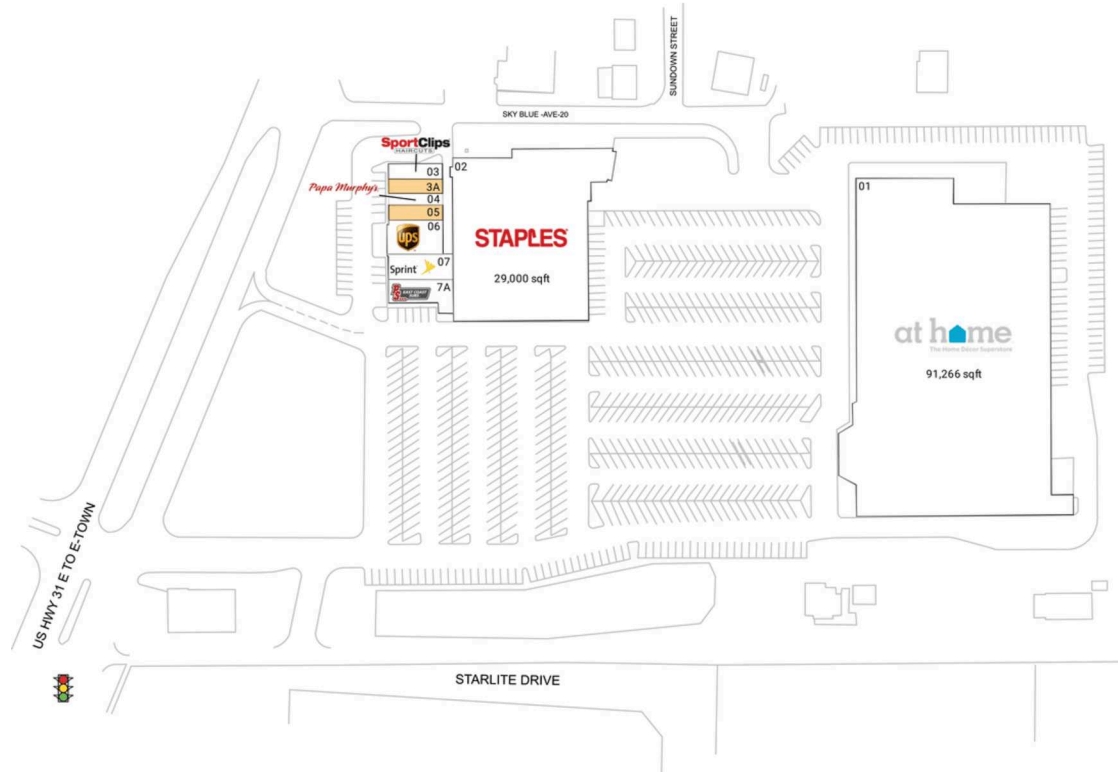

North Dixie Plaza

Elizabethtown-Fort Knox, KY

37.736, -85.8856

1811 North Dixie Highway | Elizabethtown, KY 42701

Available Space

3A	930 SF
05	1,200 SF

Current Retailers

01	At Home	91,266 SF
02	Staples	29,000 SF
03	Sport Clips	1,200 SF
04	Papa Murphy's	1,170 SF
06	The UPS Store	2,100 SF
07	Sprint	1,800 SF
7A	Penn Station Subs	1,800 SF