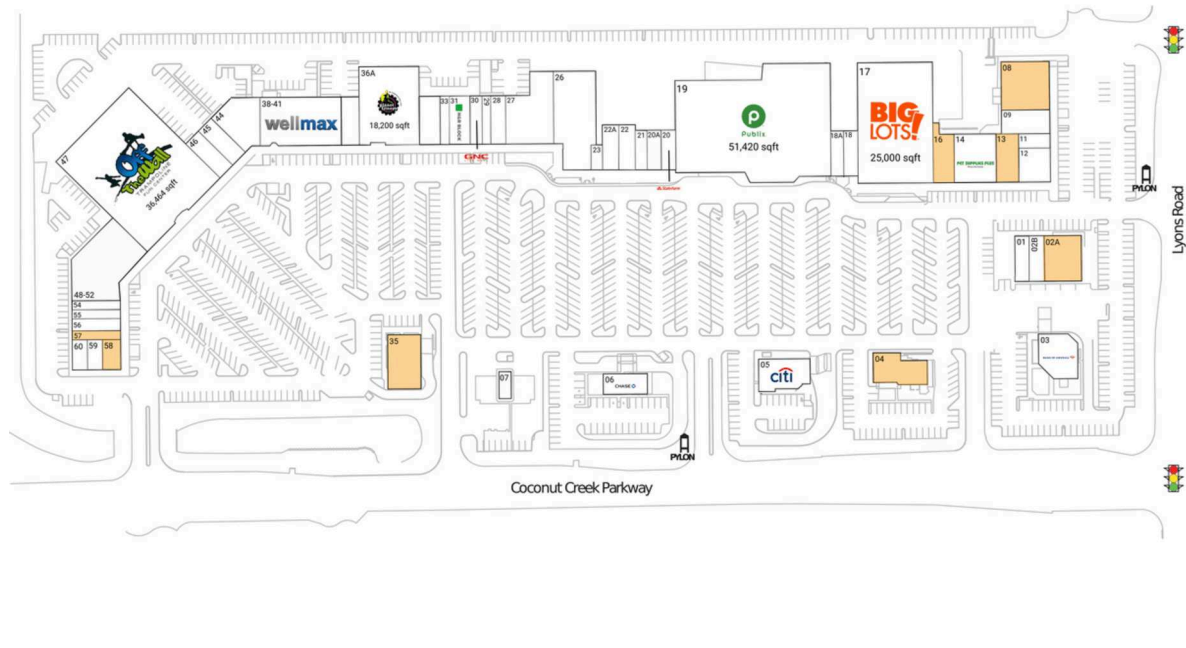

Coconut Creek Plaza

Miami-Fort Lauderdale-Pompano Beach, FL

26.2453, -80.1888

4801-4967 Coconut Creek Parkway | Coconut Creek, FL 33063

Available Space

02A	4,000 SF
08	5,824 SF
13	2,550 SF
16	2,800 SF
35	4,783 SF
57	1,250 SF
58	1,500 SF

Pad Opportunities

04 Pad	3,275 SF/0.1
--------	--------------

Current Retailers

01	Edward Jones	1,535 SF	Grill	
02B	Profile By Sanford	2,500 SF	29	Coconut Creek 1,136 SF
03	Bank Of America	3,900 SF		Podiatry Assoc.
05	Citi	4,235 SF	30	GNC 1,600 SF
06	Chase	2,483 SF	31	H&R Block 2,050 SF
07	BP Products North America, Inc	3,522 SF	33	Lifestyle Hearing 1,200 SF
09	Laundromart	3,112 SF	36A	Planet Fitness 18,200 SF
11	Cosmetic & Implant Designs Group	1,250 SF	38-41	Wellmax 10,800 SF
12	Team Creek Martial Arts	3,000 SF	44	Coconut Creek Academy 4,892 SF
14	Pet Supplies Plus	6,370 SF	45	Dental First Care 2,400 SF
17	Big Lots	25,000 SF	46	Cubo Escape 2,400 SF
18	Divina Nail Bar	1,740 SF		Rooms And Games
18A	Publix Liquor	1,973 SF	47	Off The Wall 36,464 SF
19	Publix	51,420 SF	48-52	Trampoline Career Source Of Broward 10,365 SF
20	State Farm	1,412 SF		Broward
20A	Johnny Pies	1,155 SF	54	Ronel Desrosiers 1,200 SF
21	Hair Cuttery	1,050 SF	55	A-1 Master Traffic 1,200 SF
22	Chase Nails	1,975 SF		& Driving School
22A	Golden Krust	1,834 SF	56	Gina's Lux Salon 1,600 SF
23	Tarrazu Coffee Co	1,157 SF	59	Estrella Insurance 1,250 SF
26	Faith World	10,300 SF	60	Puppylicious 1,250 SF
	Harvest Church			Grooming Spa
27	Ballet Elite	8,000 SF		
28	La Rural Mexican	2,000 SF		