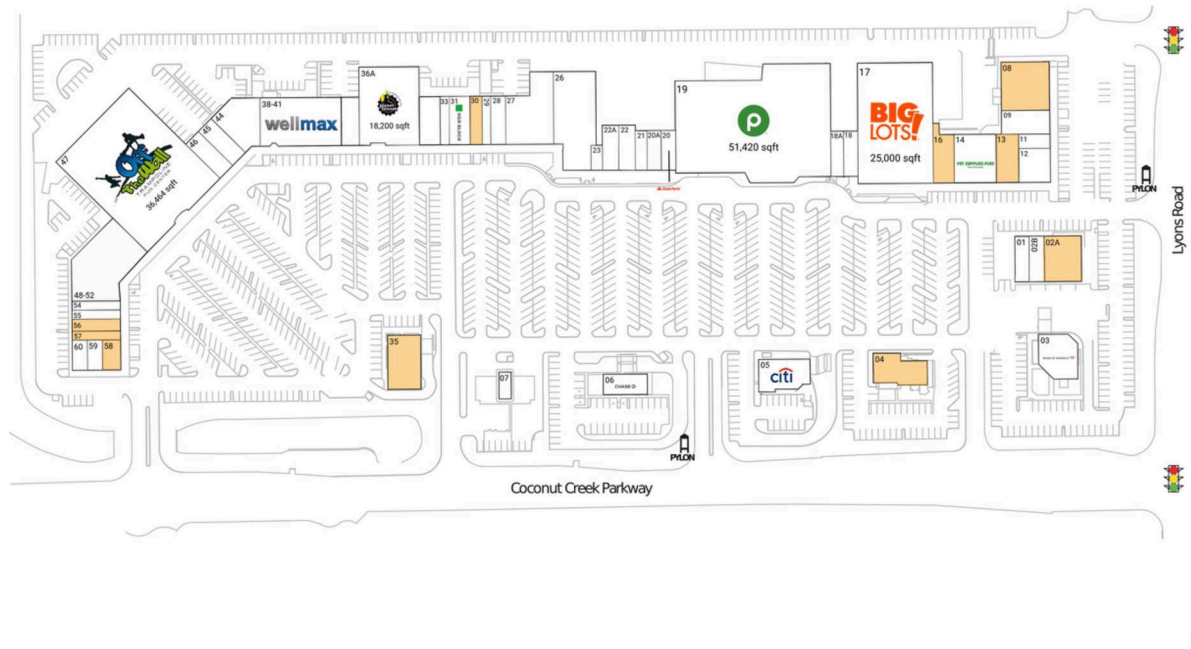

Coconut Creek Plaza

Miami-Fort Lauderdale-Pompano Beach, FL

26.2453, -80.1888

4801-4967 Coconut Creek Parkway | Coconut Creek, FL 33063

Available Space

02A	4,000 SF
08	5,824 SF
13	2,550 SF
16	2,800 SF
30	1,600 SF
35	4,783 SF
56	1,600 SF
57	1,250 SF
58	1,500 SF

Pad Opportunities

04 Pad	3,275 SF/0.1
--------	--------------

Current Retailers

01	Edward Jones	1,535 SF	27	Ballet Elite	8,000 SF
02B	Profile By Sanford	2,500 SF	28	La Rural Mexican Grill	2,000 SF
03	Bank Of America	3,900 SF	29	Coconut Creek Podiatry Assoc.	1,136 SF
05	Citi	4,235 SF	31	H&R Block	2,050 SF
06	Chase	2,483 SF	33	Lifestyle Hearing Of Broward	1,200 SF
07	BP Products North America, Inc	3,522 SF	36A	Planet Fitness	18,200 SF
09	Laundromart	3,112 SF	38-41	Wellmax	10,800 SF
11	Cosmetic & Implant Designs Group	1,250 SF	44	Coconut Creek Academy	4,892 SF
12	Team Creek Martial Arts	3,000 SF	45	Dental First Care	2,400 SF
14	Pet Supplies Plus	6,370 SF	46	Cubo Escape	2,400 SF
17	Big Lots!	25,000 SF	47	Rooms And Games	
18	Divya Nail Bar	1,740 SF	47	Off The Wall Trampoline	36,464 SF
18A	Publix Liquor	1,973 SF	48-52	Career Source Of Broward	10,365 SF
19	Publix	51,420 SF	54	Ronel Desrosiers	1,200 SF
20	State Farm	1,412 SF	55	A-1 Master Traffic & Driving School	1,200 SF
20A	Johnny Pies	1,155 SF	59	Estrella Insurance	1,250 SF
21	Hair Cuttery	1,050 SF	60	Puppylicious Grooming Spa	1,250 SF
22	Chase Nails	1,975 SF			
22A	Golden Krust	1,834 SF			
23	Tarrazu Coffee Co	1,157 SF			
26	Faith World Harvest Church	10,300 SF			