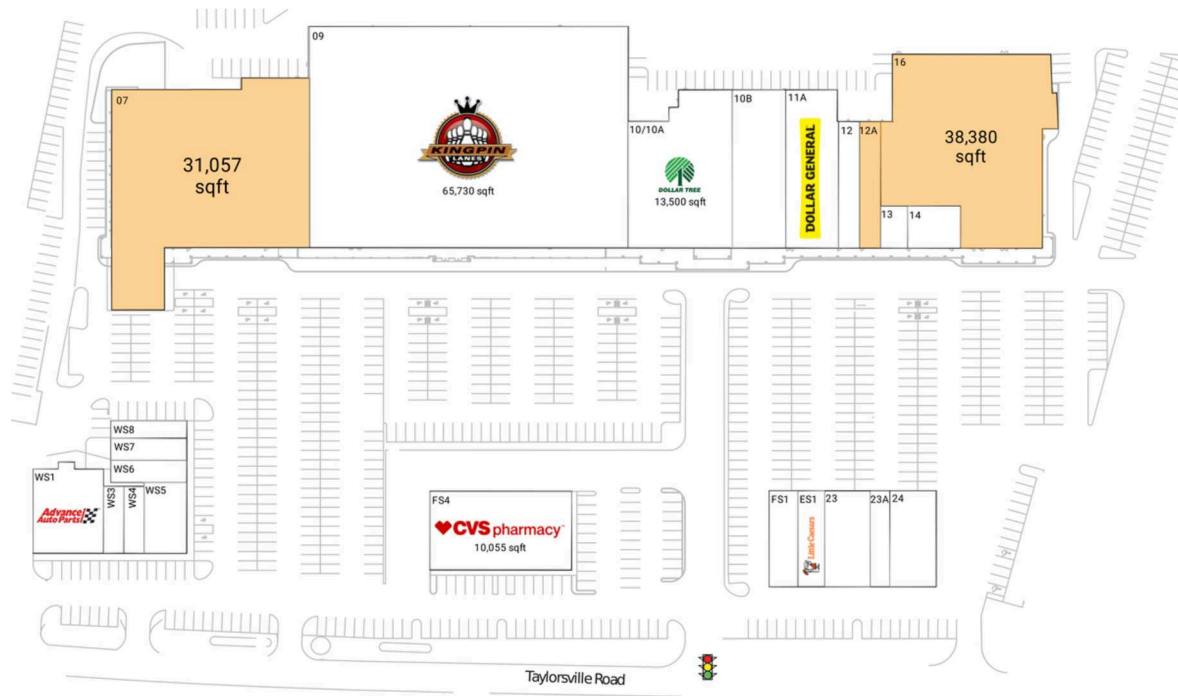

# Jeffersontown Commons

Louisville/Jefferson County, KY-IN

38.2063, -85.5795  
9503 Taylorsville Road | Jeffersontown, KY 40299

## Available Space

|     |           |
|-----|-----------|
| 07  | 31,057 SF |
| 12A | 2,400 SF  |
| 16  | 38,380 SF |

## Current Retailers

|        |                            |           |
|--------|----------------------------|-----------|
| ES1    | Little Caesars Pizza       | 1,697 SF  |
| FS1    | King Donuts                | 1,907 SF  |
| FS4    | CVS/Pharmacy               | 10,055 SF |
| WS1    | Advance Auto Parts         | 5,460 SF  |
| WS3    | Subway                     | 1,201 SF  |
| WS4    | Cricket                    | 1,257 SF  |
| WS5    | Eyemart Family Vision Care | 2,685 SF  |
| WS6    | H&R Block                  | 1,530 SF  |
| WS7    | Double Dragon              | 1,521 SF  |
| WS8    | Twin Nails                 | 1,197 SF  |
| 09     | Kingpin Lanes              | 65,730 SF |
| 10/10A | Dollar Tree                | 13,500 SF |
| 10B    | Product Simple             | 7,500 SF  |
| 11A    | Dollar General             | 7,500 SF  |
| 12     | Prime Hair Salon           | 2,400 SF  |
| 13     | Your Skin Beauty Bar       | 1,000 SF  |
| 14     | UofL Health Frazier Rehab  | 2,000 SF  |
| 23     | The Popcorn Station        | 3,396 SF  |
| 23A    | Kentucky Smokes            | 1,730 SF  |
| 24     | Kentucky One Health        | 3,271 SF  |