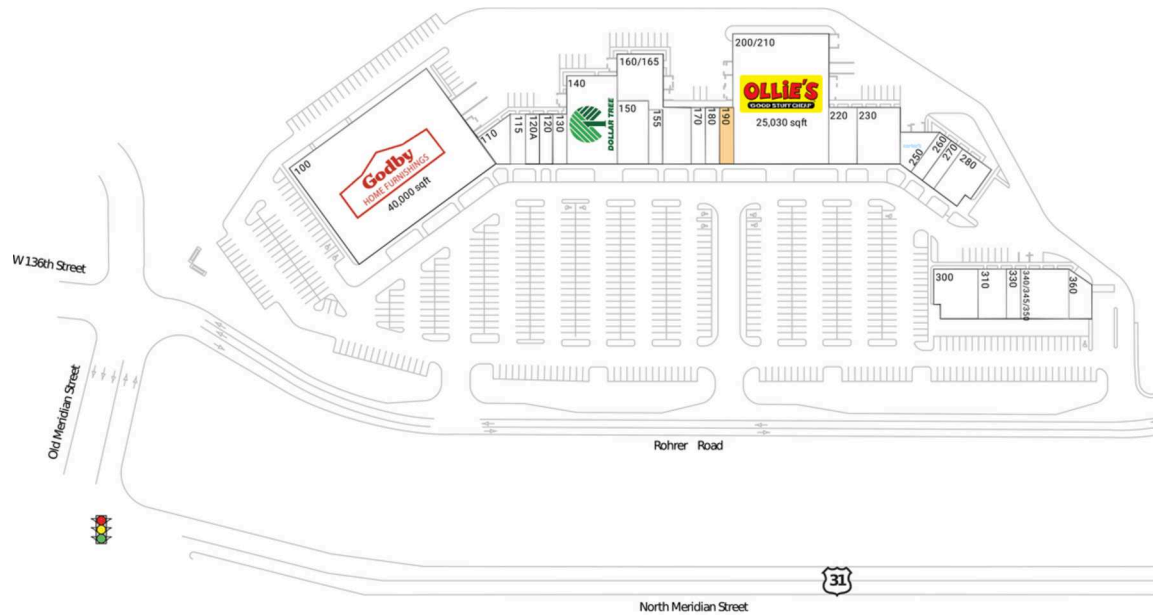

Meridian Village

Indianapolis-Carmel-Anderson, IN

39.987, -86.1395

13610 N. Meridian Street | Carmel, IN 46032-1358

Available Space

190 1,600 SF

Current Retailers

100	Godby Home Furnishings	40,000 SF
110	Radiance Dance Company	1,986 SF
115	China Garden	1,400 SF
120	Jones Chiropractic And Maximum Health	1,400 SF
120A	Three Seventeen Hair Design	1,400 SF
130	Any Lab Test Now	1,400 SF
140	Dollar Tree	9,000 SF
150	Carmel Tae Kwon Do	3,900 SF
155	Jazzercise	1,700 SF
160/165	Player1esports.com	7,600 SF
170	Daisy Nails	1,600 SF
180	Rainforest Day Spa	1,600 SF
200/210	Ollie's	25,030 SF
220	Puccini's	2,400 SF
230	PXP Endurance	4,000 SF
250	Carter's	3,586 SF
260	Paradise Shaved Ice	1,400 SF
270	The Cigar Box	1,400 SF
280	Omoni Fresh Fast Korean Grill	3,300 SF
300	Bier Brewery Of Carmel	4,300 SF
310	Brunchies	2,697 SF
330	Braces For U	1,350 SF
340/345/	KidStrong	4,200 SF
350		
360	Crazy King Burrito	2,520 SF