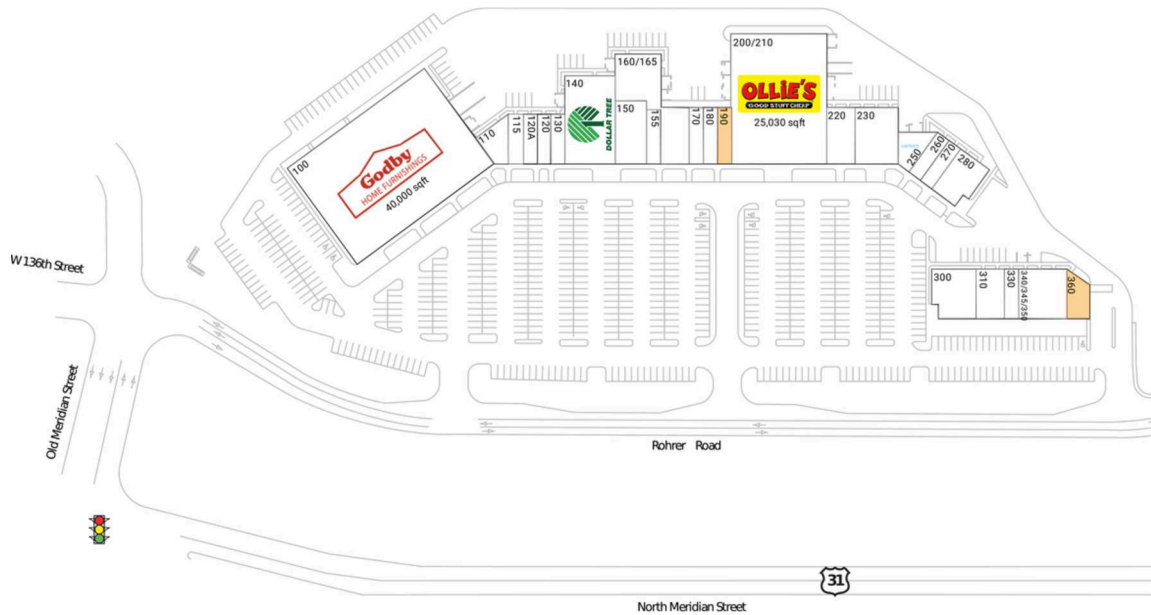

Meridian Village

Indianapolis-Carmel-Anderson, IN

39.987, -86.1395

13610 N. Meridian Street | Carmel, IN 46032-1358

Available Space

190	1,600 SF
360	2,520 SF

Current Retailers

100	Godby Home Furnishings	40,000 SF
110	Radiance Dance Company	1,986 SF
115	China Garden	1,400 SF
120	Jones Chiropractic And Maximum Health	1,400 SF
120A	Three Seventeen Hair Design	1,400 SF
130	Any Lab Test Now	1,400 SF
140	Dollar Tree	9,000 SF
150	Carmel Tae Kwon Do	3,900 SF
155	Jazzercise	1,700 SF
160/165	Player1esports.com	7,600 SF
170	Party Nails	1,600 SF
180	Rainforest Day Spa	1,600 SF
200/210	Ollie's	25,030 SF
220	Puccini's	2,400 SF
230	PXP Endurance	4,000 SF
250	Carter's	3,586 SF
260	Paradise Shaved Ice	1,400 SF
270	The Cigar Box	1,400 SF
280	Omoni Fresh Fast Korean Grill	3,300 SF
300	Bier Brewery Of Carmel	4,300 SF
310	Brunchies	2,697 SF
330	Braces For U	1,350 SF
340/345/350	KidStrong	4,200 SF