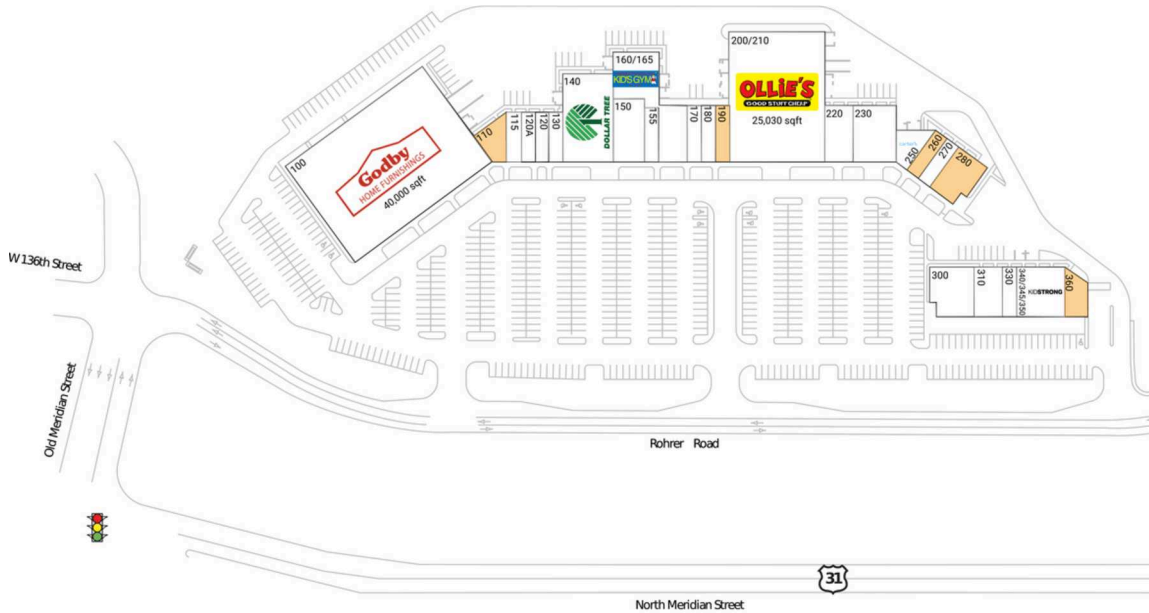

# Meridian Village

Indianapolis-Carmel-Greenwood, IN

39.987, -86.1395  
13610 N. Meridian Street | Carmel, IN 46032-1358

## Available Space

110	1,986 SF
190	1,600 SF
260	1,400 SF
280	3,300 SF
360	2,520 SF

## Current Retailers

100	Godby Home Furnishings	40,000 SF
115	China Garden	1,400 SF
120	Jones Chiropractic And Maximum Health	1,400 SF
120A	Three Seventeen Hair Design	1,400 SF
130	Any Lab Test Now	1,400 SF
140	Dollar Tree	9,000 SF
150	Carmel Tae Kwon Do	3,900 SF
155	Jazzercise	1,700 SF
160/165	We Rock The Spectrum	7,600 SF
170	Daisy Nails	1,600 SF
180	Rainforest Day Spa	1,600 SF
200/210	Ollie's	25,030 SF
220	Puccini's	2,400 SF
230	Mad Farmer Fitness	4,000 SF
250	Carter's	3,586 SF
270	The Cigar Box	1,400 SF
300	Bier Brewery Of Carmel	4,300 SF
310	Brunchies	2,697 SF
330	Braces For U	1,350 SF
340/345/350	KidStrong	4,200 SF