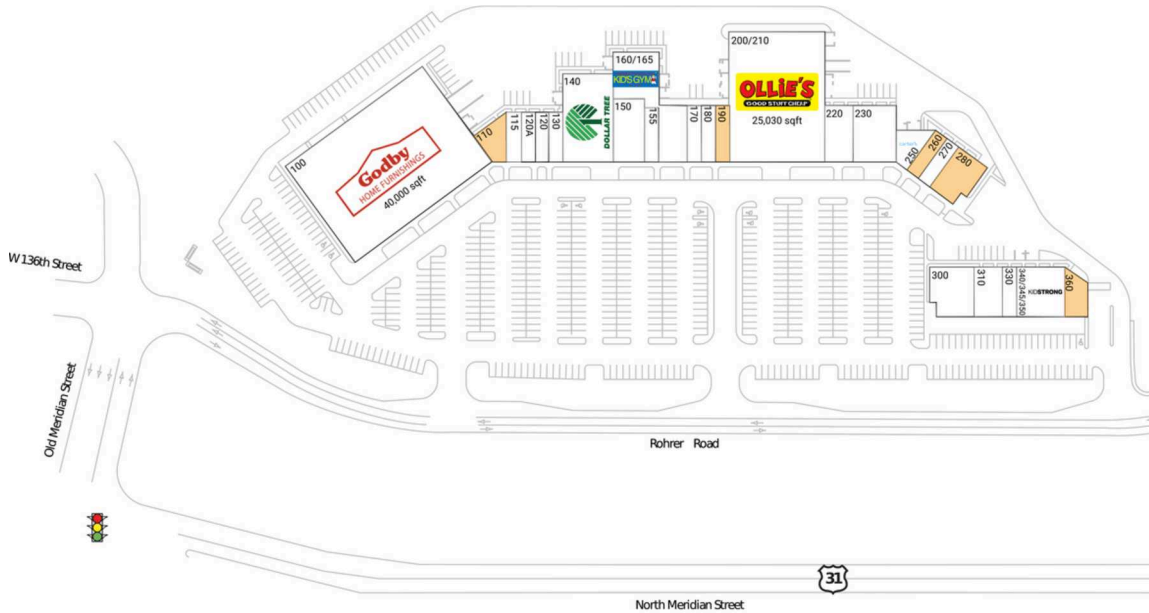

Meridian Village

Indianapolis-Carmel-Greenwood, IN

39.987, -86.1395
13610 N. Meridian Street | Carmel, IN 46032-1358

Available Space

110	1,986 SF
190	1,600 SF
260	1,400 SF
280	3,300 SF
360	2,520 SF

Current Retailers

100	Godby Home Furnishings	40,000 SF
115	China Garden	1,400 SF
120	Jones Chiropractic And Maximum Health	1,400 SF
120A	Three Seventeen Hair Design	1,400 SF
130	Any Lab Test Now	1,400 SF
140	Dollar Tree	9,000 SF
150	Carmel Tae Kwon Do	3,900 SF
155	Jazzercise	1,700 SF
160/165	We Rock The Spectrum	7,600 SF
170	Daisy Nails	1,600 SF
180	Rainforest Day Spa	1,600 SF
200/210	Ollie's	25,030 SF
220	Puccini's	2,400 SF
230	Mad Farmer Fitness	4,000 SF
250	Carter's	3,586 SF
270	The Cigar Box	1,400 SF
300	Bier Brewery Of Carmel	4,300 SF
310	Brunchies	2,697 SF
330	Braces For U	1,350 SF
340/345/350	KidStrong	4,200 SF