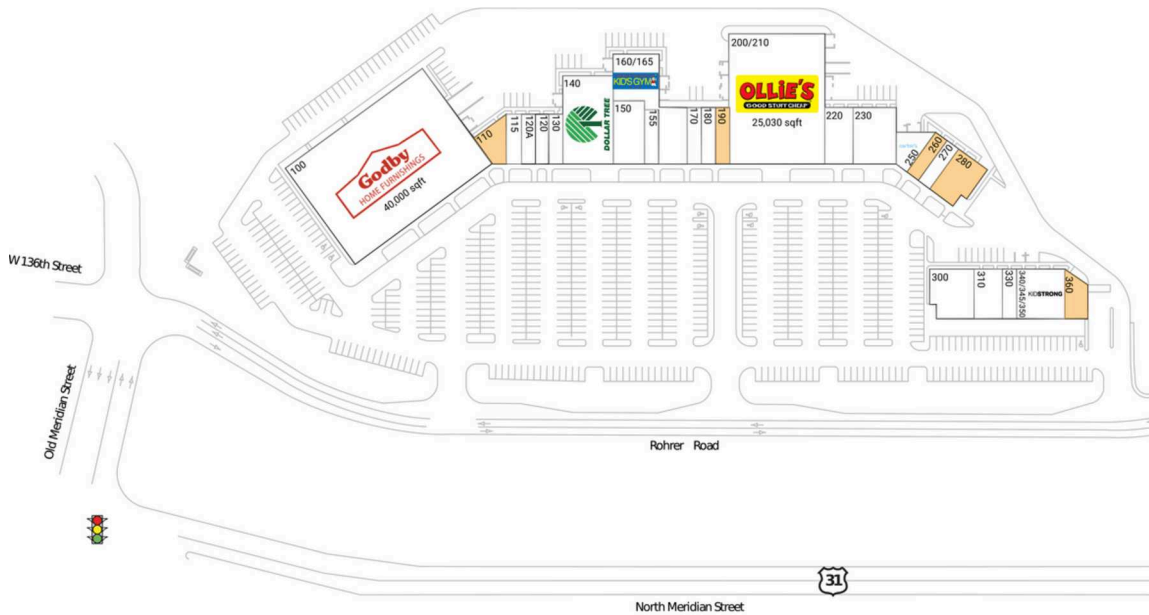

# Meridian Village

Indianapolis-Carmel-Greenwood, IN

39.987, -86.1395  
13610 N. Meridian Street | Carmel, IN 46032-1358

## Available Space

110	1,986 SF
190	1,600 SF
260	1,400 SF
280	3,300 SF
360	2,520 SF

## Current Retailers

100	Godby Home Furnishings	40,000 SF
115	China Garden	1,400 SF
120	Jones Chiropractic And Maximum Health	1,400 SF
120A	Three Seventeen Hair Design	1,400 SF
130	Any Lab Test Now	1,400 SF
140	Dollar Tree	9,000 SF
150	Carmel Tae Kwon Do	3,900 SF
155	Jazzercise	1,700 SF
160/165	We Rock The Spectrum	7,600 SF
170	Daisy Nails	1,600 SF
180	Rainforest Day Spa	1,600 SF
200/210	Ollie's	25,030 SF
220	Puccini's	2,400 SF
230	Mad Farmer Fitness	4,000 SF
250	Carter's	3,586 SF
270	The Cigar Box	1,400 SF
300	Bier Brewery Of Carmel	4,300 SF
310	Brunchies	2,697 SF
330	Braces For U	1,350 SF
340/345/350	KidStrong	4,200 SF